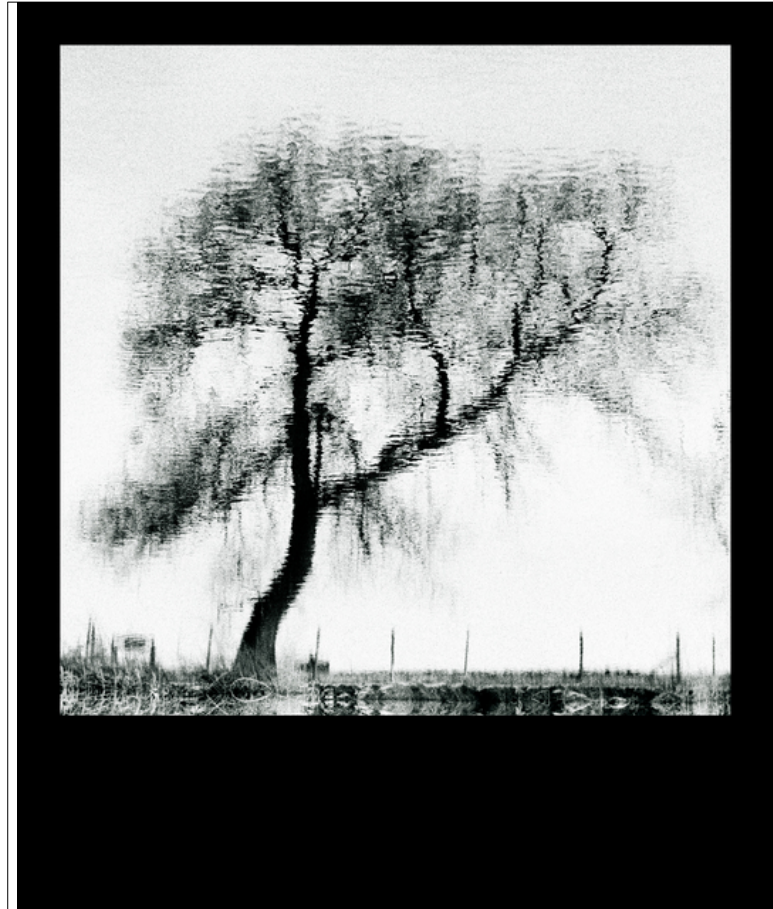

# 013505

Tree and Fence in Water

## Picture Description<sup>1)</sup>

A black and white photograph shows a tree with long, drooping branches reflected in water.

## Analysis<sup>1)</sup>

This evocative black and white photograph presents a scene of haunting beauty and quiet contemplation. A lone tree dominates the composition, its trunk curving gracefully against a pale, almost ethereal background. The branches, rendered in soft, blurred strokes, seem to dissolve into the atmosphere, creating an effect akin to a mirage or reflection. The foreground features a barely discernible landscape of grasses and possibly a fragmented fence, grounding the surreal photograph in a tangible reality. The overall effect is dreamlike and melancholic, inviting the viewer to pause and reflect on the transience and beauty of nature.

**Picture Data**

	Type / Size	By	Web Link
Exposure	Analog	Frank Titze	
Developing	Analog	Frank Titze	
Enlarging	—	—	
Scanning	Digital	Frank Titze	
Processing	Digital	Frank Titze	
	Exposure	Processing	Published
Dates	—	09/2025	11/2025
	Width	Height	Bits/Color
Original Size	4861 px	5833 px	16
Ratio ca.	1	1.20	—
Exposure	24x36 mm		
Location	—		
Title (German)	Baum und Zaun im Wasser		