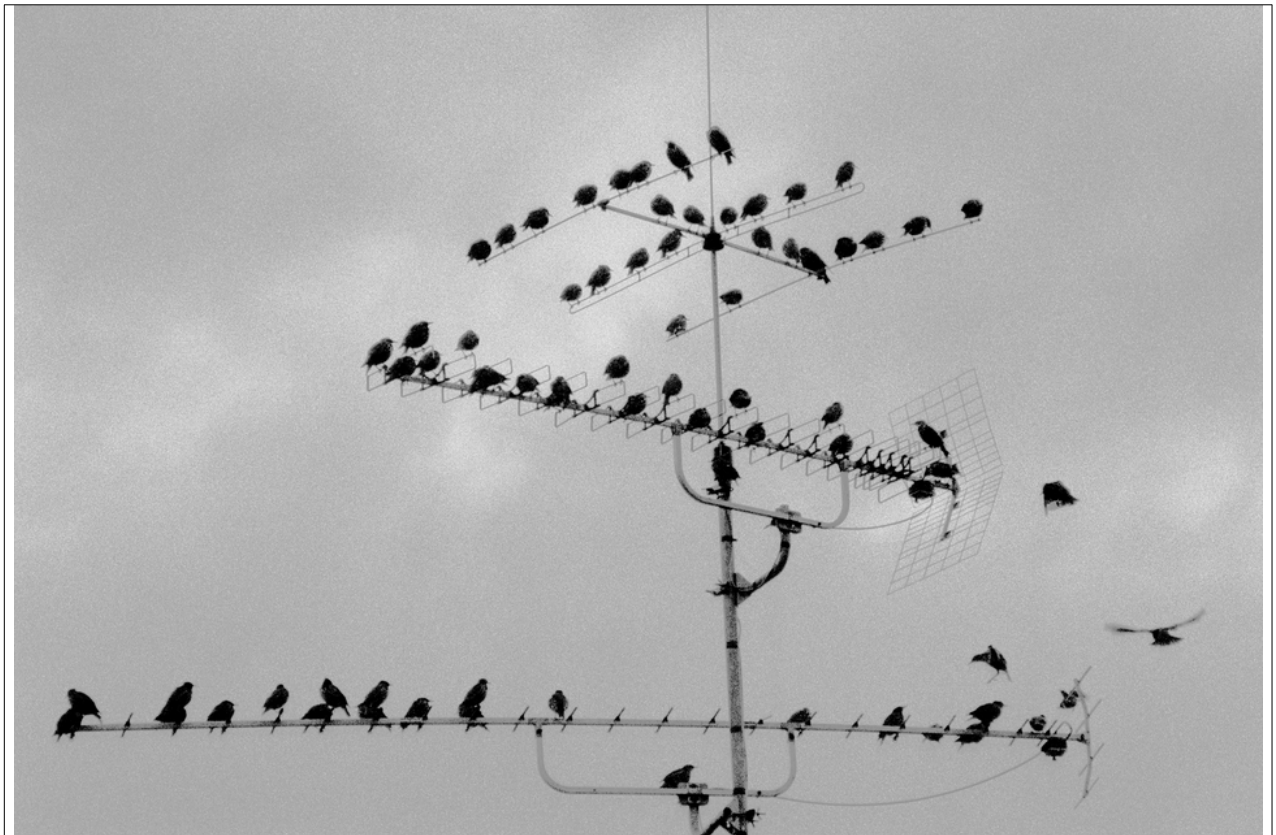

013496

Bird Swarm on Antenna

Picture Description¹⁾

A black and white photograph shows a large group of birds perched on a television antenna against a cloudy sky.

Analysis¹⁾

A monochromatic study of urban wildlife, this photograph captures a flock of birds perched atop a television antenna against a bleak, overcast sky. The stark contrast between the mechanical structure and the organic forms of the birds creates a visual tension, highlighting the unexpected intersections of nature and technology in the modern landscape. The grainy texture and high contrast contribute to a sense of unease, suggesting a world where nature and technology are perpetually at odds.

Picture Data

	Type / Size	By	Web Link
Exposure	Analog	Frank Titze	
Developing	Analog	Frank Titze	
Enlarging	—	—	
Scanning	Digital	Frank Titze	
Processing	Digital	Frank Titze	
	Exposure	Processing	Published
Dates	—	09/2025	11/2025
	Width	Height	Bits/Color
Original Size	6946 px	4631 px	16
Ratio ca.	1.50	1	—
Exposure	24x36 mm		
Location	—		
Title (German)	Vogelschwarm auf Antenne		