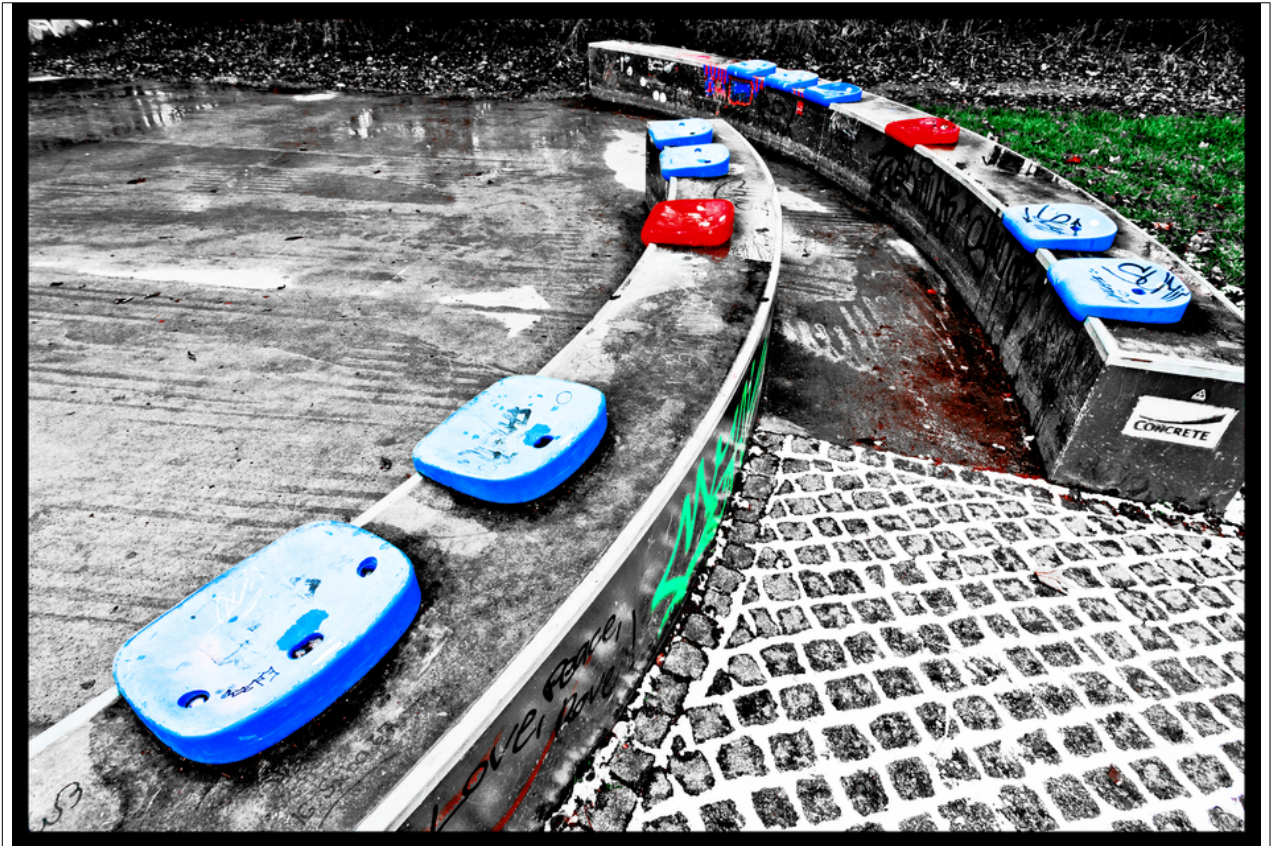

013084

Seats II

Picture Description¹⁾

A curved concrete structure with colorful steps in a desaturated urban setting.

Analysis¹⁾

This photograph captures a stylized, almost surreal, urban landscape. The composition centers around a curving, concrete structure punctuated by vibrant blue and red platforms. The primary color palette is predominantly monochrome, lending a stark, industrial feel, but is strikingly contrasted by the saturated hues of the platforms, drawing the viewer's eye and creating a focal point. Graffiti scrawls adorn the concrete, adding to the urban texture and sense of decay. The perspective leads the eye along the curve, ending on a patch of green grass, a vibrant splash of nature amidst the otherwise concrete jungle. The overall effect is one of intriguing juxtaposition: natural versus man-made, color versus monochrome, and the rough texture of the concrete versus the smooth surfaces of the platforms.

Picture Data

	Type / Size	By	Web Link
Exposure	Digital	Frank Titze	 <small>Frank Titze art1881 Artwork Link Picture ID: 013084</small>
Developing	—	—	
Enlarging	—	—	
Scanning	—	—	
Processing	Digital	Frank Titze	
	Exposure	Processing	Published
Dates	01/2023	01/2023	08/2025
	Width	Height	Bits/Color
Original Size	7560 px	5112 px	16
Ratio ca.	1.48	1	—
Exposure	24x36 mm		
Location	—		
Title (German)	Sitze II		