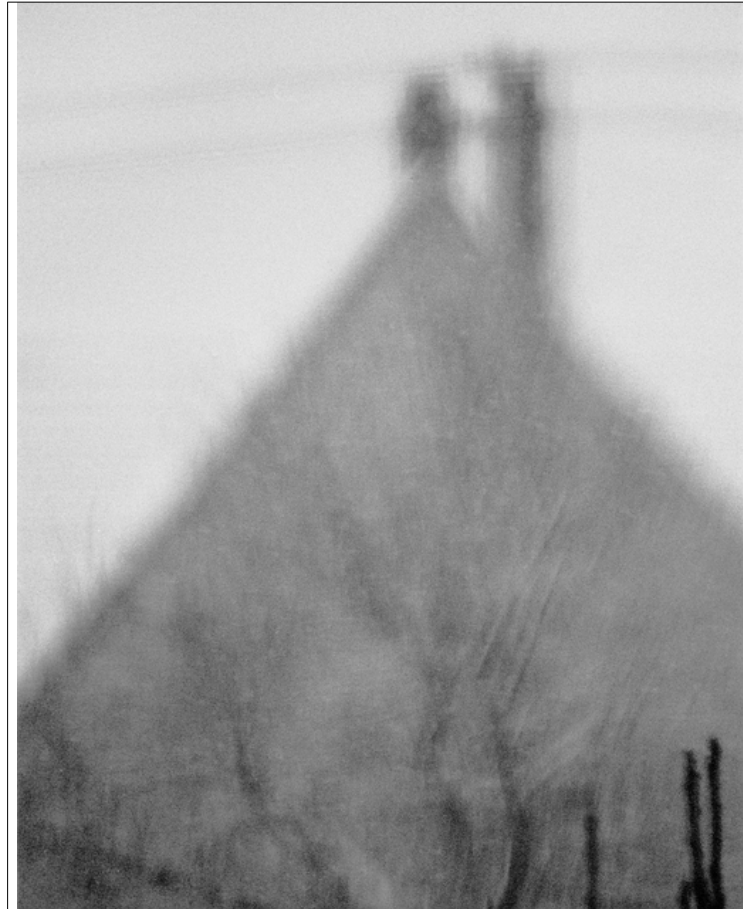

013040

Blurry

Picture Description¹⁾

A blurry, black and white photograph shows a house with two chimneys, partially obscured by what appears to be a tree.

Analysis¹⁾

This evocative, monochrome photograph presents a hauntingly blurred photograph of a building, likely a house, characterized by its steep gabled roof and twin chimneys. The softened focus lends an ethereal, almost dreamlike quality to the scene. Superimposed in the foreground are the vague forms of what appear to be trees, their bare branches adding to the sense of starkness and isolation. A wire or cable stretches horizontally across the upper portion of the frame, further enhancing the unsettling atmosphere. The limited tonal range and lack of sharp details create an ambiguous narrative, inviting the viewer to contemplate the transience of memory and the ephemeral nature of perception.

Picture Data

	Type / Size	By	Web Link
Exposure	Analog	Frank Titze	
Developing	Analog	Frank Titze	
Enlarging	—	—	
Scanning	Digital	Frank Titze	
Processing	Digital	Frank Titze	
	Exposure	Processing	Published
Dates	—	11/2022	07/2025
	Width	Height	Bits/Color
Original Size	5010 px	6263 px	16
Ratio ca.	1	1.25	—
Exposure	24x36 mm		
Location	—		
Title (German)	Verschwommen		