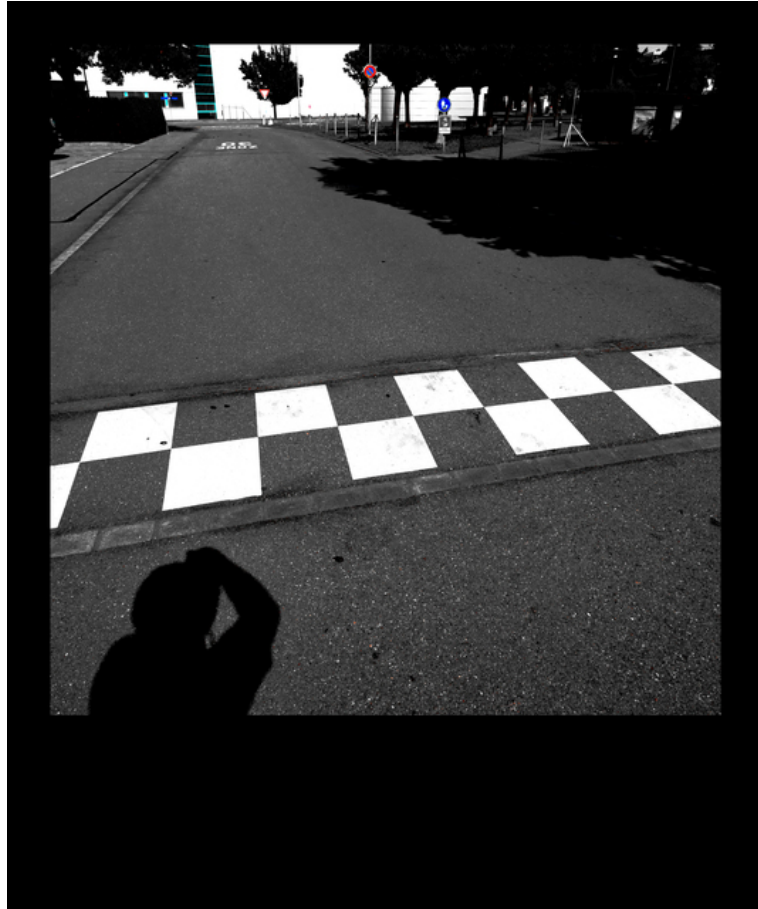

012620

Checkerboard Barrier

Picture Description¹⁾

A black and white photograph captures a pedestrian crossing with a shadow of the photographer.

Analysis¹⁾

This black and white photograph captures a scene of stark contrast, where the harsh sunlight casts deep shadows across an asphalt road. The composition is anchored by a pedestrian crossing marked with alternating white and black squares, creating a strong geometric pattern that draws the eye. In the foreground, the shadow of the photographer adds an element of self-referentiality and human presence to the otherwise impersonal landscape. The background reveals hints of a modern building and trees, offering context to the location, but the primary focus remains on the play of light and shadow and the geometric order imposed on the scene.

Picture Data

	Type / Size	By	Web Link
Exposure	Digital	Frank Titze	
Developing	—	—	
Enlarging	—	—	
Scanning	—	—	
Processing	Digital	Frank Titze	
	Exposure	Processing	Published
Dates	08/2022	03/2023	04/2025
	Width	Height	Bits/Color
Original Size	5546 px	6655 px	16
Ratio ca.	1	1.20	—
Exposure	24x36 mm		
Location	—		
Title (German)	Schachbrett Barriere		