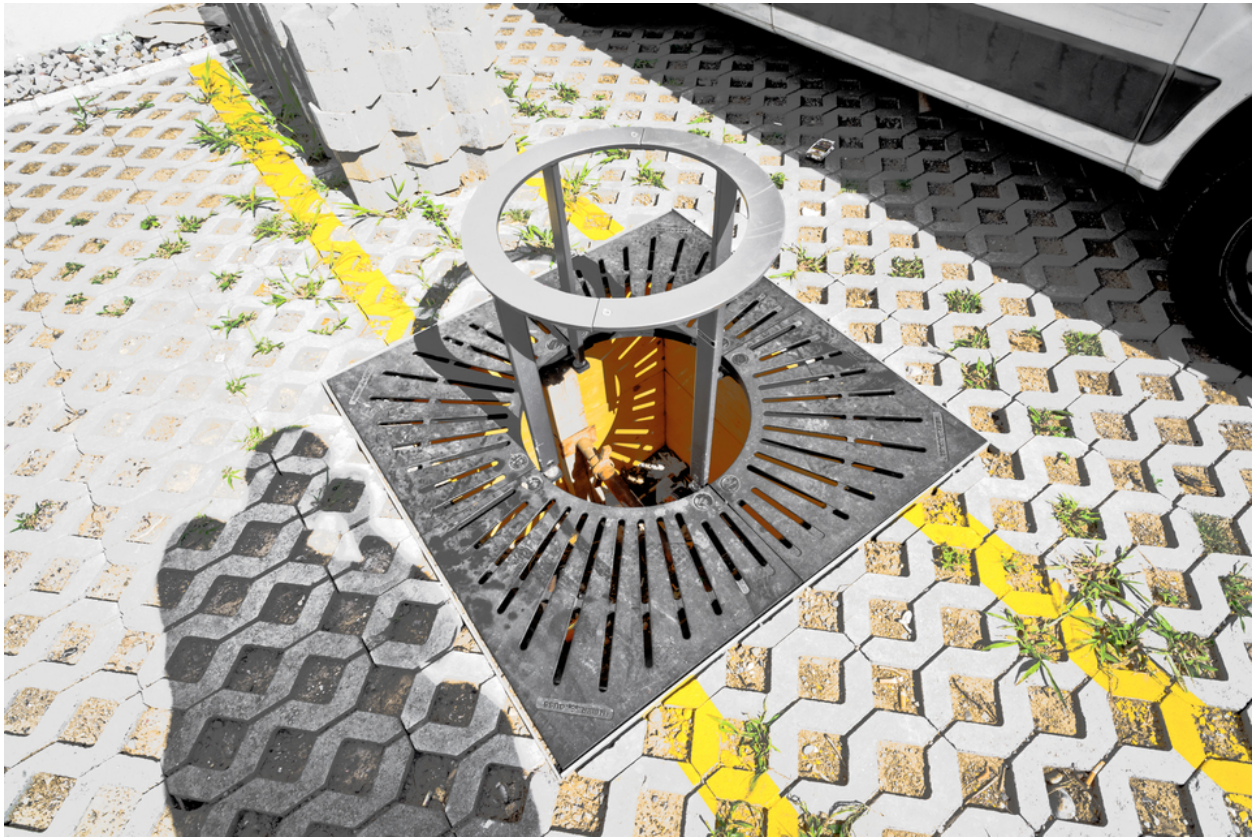

012605

Next to the Street III

Picture Description¹⁾

A close-up shot of a tree grate with a shadow cast upon the paving stones, alongside a yellow line and a portion of a vehicle.

Analysis¹⁾

This photograph captures a contemporary urban scene, focusing on a circular tree grate surrounded by interlocking concrete pavers. The grate, constructed of dark metal with radial slots, encircles a well with a yellow interior, suggesting a protective measure for a young tree. A lighter-colored metal ring supported by vertical posts rises from the grate, adding a modern, architectural element to the scene. The interlocking pavers create a geometric pattern, accentuated by a vibrant yellow line that diagonally bisects the frame, possibly indicating a parking boundary. Patches of green grass emerge sporadically between the pavers, hinting at nature reclaiming the urban landscape. The shadow of the photographer, falls across the lower-left corner, adding a human presence to the composition, while the side of a white vehicle is visible in the upper-right, anchoring the scene in a functional, everyday environment. The high-angle shot and strong lighting emphasize the textures and patterns, creating a visually striking interplay between the natural and the man-made.

Picture Data

	Type / Size	By	Web Link
Exposure	Digital	Frank Titze	
Developing	—	—	
Enlarging	—	—	
Scanning	—	—	
Processing	Digital	Frank Titze	
	Exposure	Processing	Published
Dates	08/2022	03/2023	04/2025
	Width	Height	Bits/Color
Original Size	7360 px	4912 px	16
Ratio ca.	1.50	1	—
Exposure	24x36 mm		
Location	—		
Title (German)	Neben der Straße III		