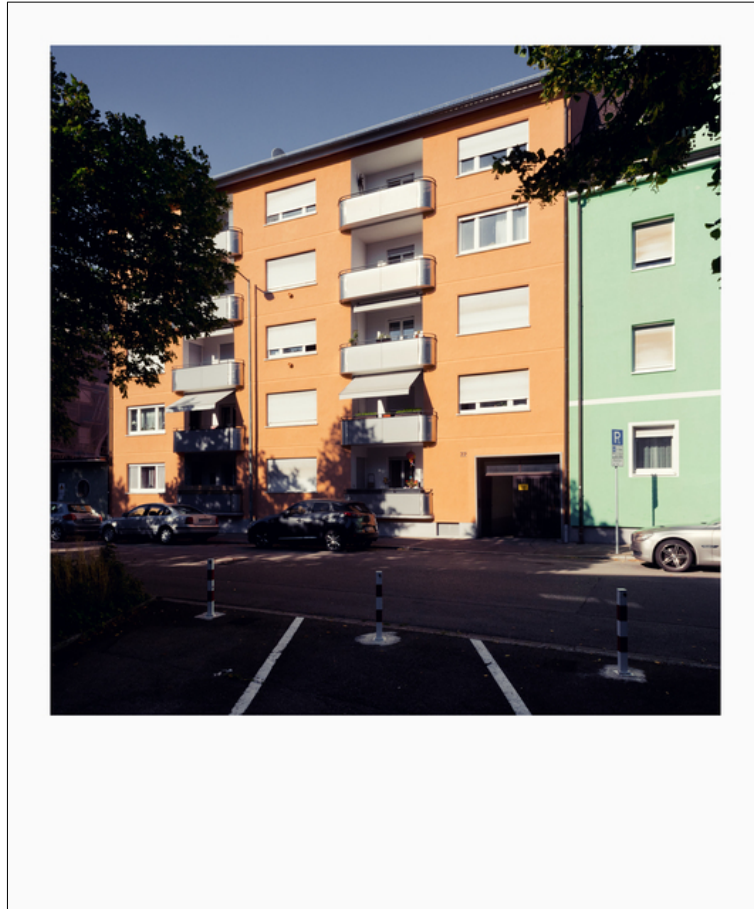

## Picture Description<sup>1)</sup>

A photograph captures a multi-story apartment building on a street with parked cars and parking space markers.

## Analysis<sup>1)</sup>

This photograph captures a contemporary European street scene bathed in the warm light of day. The focal point is a multi-story building, its facade painted in a vibrant orange hue. The building features a series of balconies with white railings, adding architectural interest. Adjacent to the orange building is a contrasting structure painted in a pale green, creating a visually striking juxtaposition. The street is lined with parked cars, adding a sense of urban life. Parking spaces are delineated by crisp white lines and interspersed with bollards, adding a sense of order to the scene. The overall composition conveys a sense of calm and the everyday beauty of urban environments.

**Picture Data**

	Type / Size	By	Web Link
Exposure	Digital	Frank Titze	
Developing	—	—	
Enlarging	—	—	
Scanning	—	—	
Processing	Digital	Frank Titze	
	Exposure	Processing	Published
Dates	08/2022	02/2023	11/2024
	Width	Height	Bits/Color
Original Size	5546 px	6655 px	16
Ratio ca.	1	1.20	—
Exposure	24x36 mm		
Location	—		
Title (German)	Ansicht vom Parkplatz		