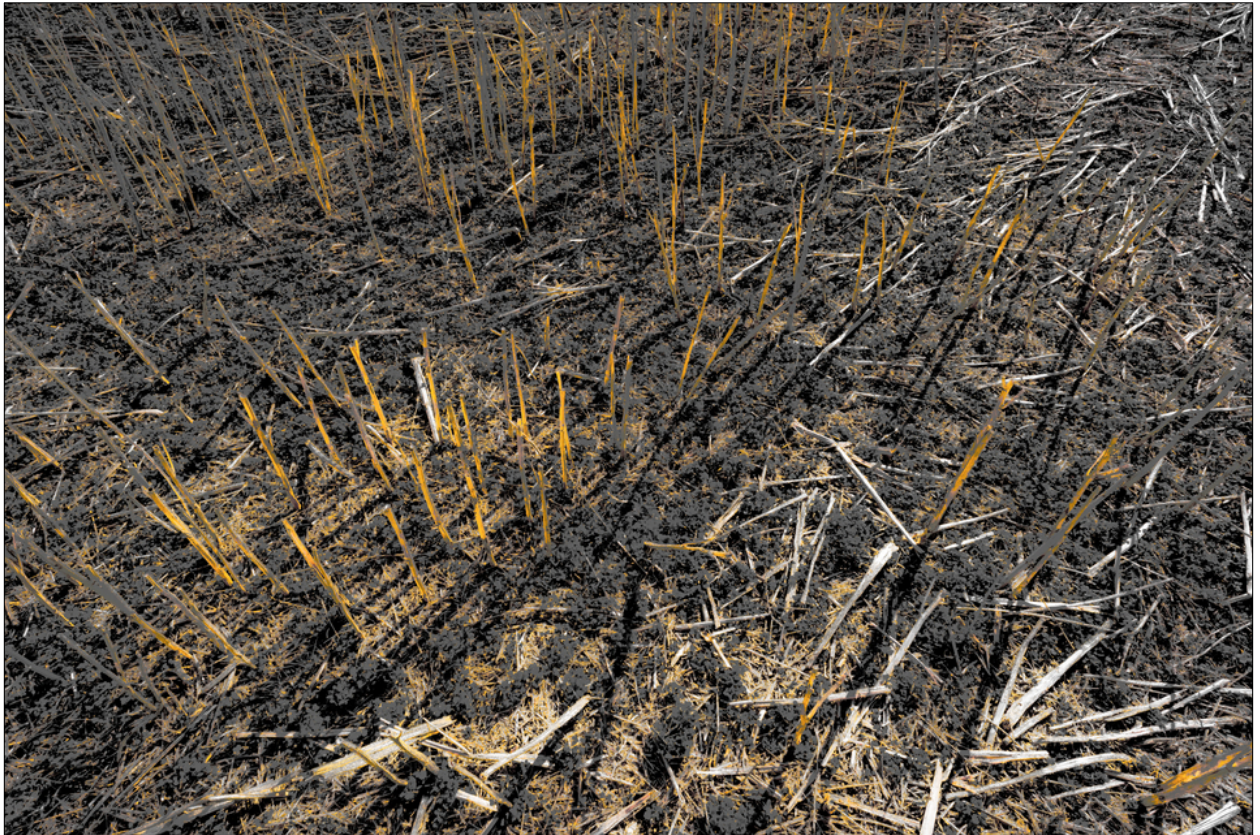

## Picture Description<sup>1)</sup>

A ground-level view of burnt stubble and straw in a field.

## Analysis<sup>1)</sup>

This photograph presents a field after harvest, dominated by the stark contrast between the remaining stubble, rendered in golden hues, and the dark, charred earth. The composition captures the desolation of a field stripped bare, yet hints at resilience with the upright stems defying the blackened ground. The play of light and shadow emphasizes the texture of the dry stalks and the rough surface of the soil, creating a scene that is both bleak and strangely beautiful, evoking themes of loss and the potential for renewal.

**Picture Data**

	Type / Size	By	Web Link
Exposure	Digital	Frank Titze	
Developing	—	—	
Enlarging	—	—	
Scanning	—	—	
Processing	Digital	Frank Titze	
	Exposure	Processing	Published
Dates	08/2022	02/2023	11/2024
	Width	Height	Bits/Color
Original Size	7360 px	4912 px	16
Ratio ca.	1.50	1	—
Exposure	24x36 mm		
Location	—		
Title (German)	Getreide Schatten III		