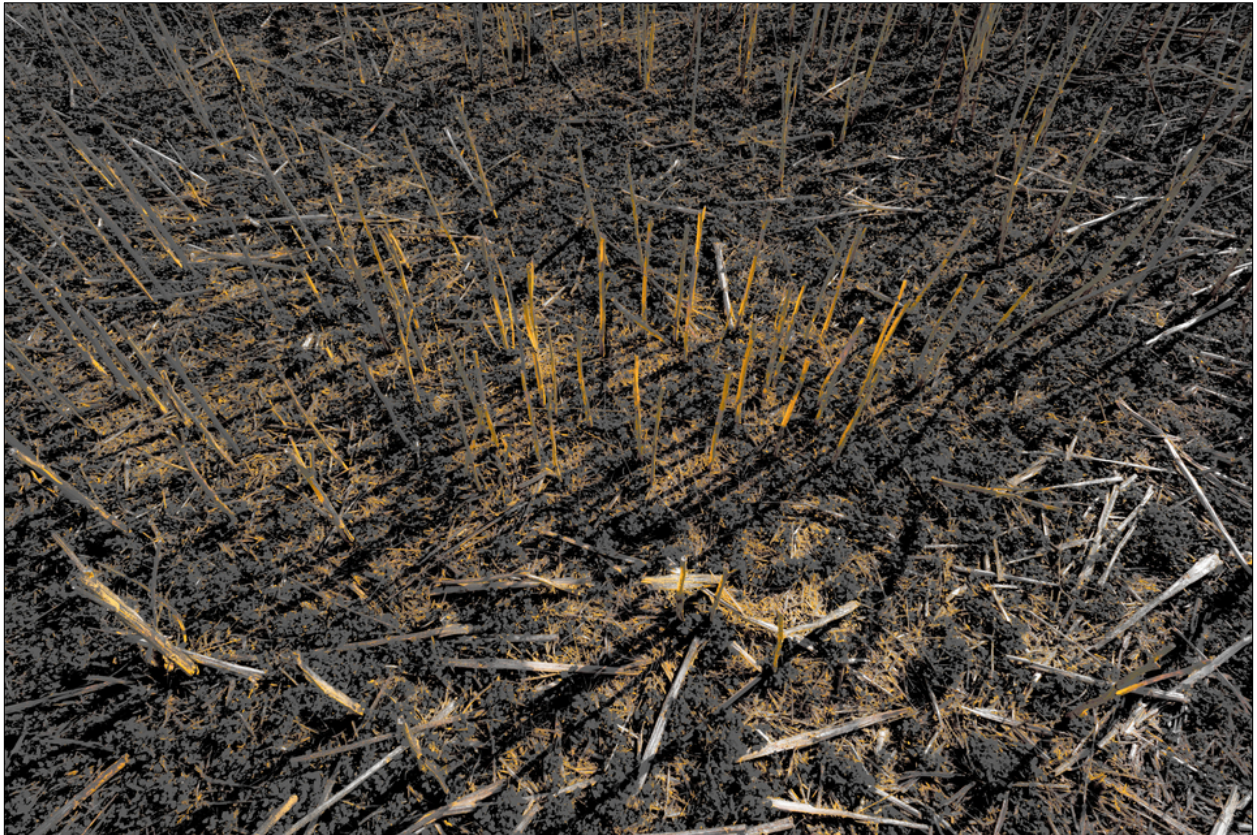

# 011997

Crop Shadows II

## Picture Description<sup>1)</sup>

A field with burnt stubble and new growth emerges, presenting a stark contrast.

## Analysis<sup>1)</sup>

This photograph captures a desolate landscape, possibly the aftermath of a fire or severe drought. The foreground is dominated by a field of charred remnants, with sparse, brittle stems piercing through the dark, ashy soil. The stark contrast between the remaining golden shafts of vegetation and the blackened earth creates a poignant visual narrative of resilience amidst destruction. The composition emphasizes the textures and patterns of the scorched land, inviting contemplation on themes of loss, renewal, and the enduring power of nature.

**Picture Data**

	Type / Size	By	Web Link
Exposure	Digital	Frank Titze	
Developing	—	—	
Enlarging	—	—	
Scanning	—	—	
Processing	Digital	Frank Titze	
	Exposure	Processing	Published
Dates	08/2022	02/2023	11/2024
	Width	Height	Bits/Color
Original Size	7360 px	4912 px	16
Ratio ca.	1.50	1	—
Exposure	24x36 mm		
Location	—		
Title (German)	Getreide Schatten II		