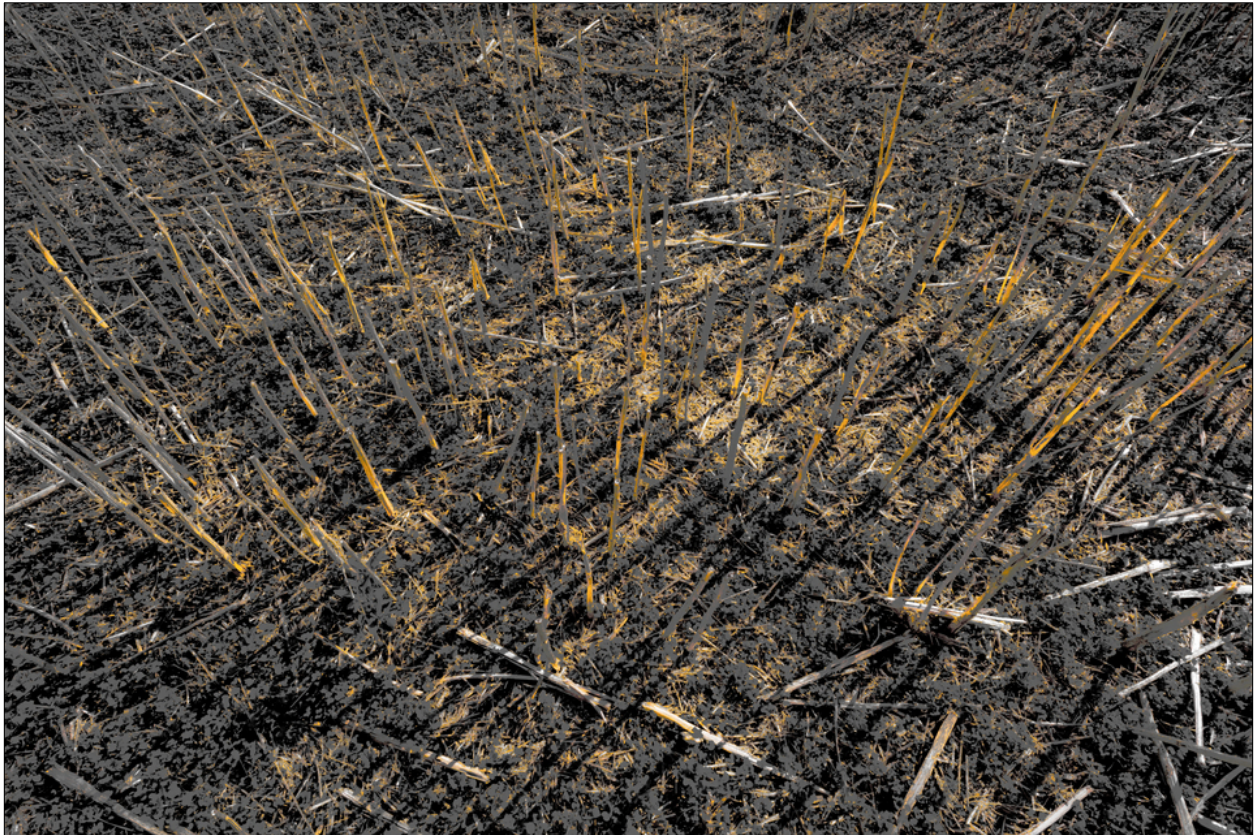

# 011996

Crop Shadows I

## Picture Description<sup>1)</sup>

A field of dry, cut stalks and straw remains after harvest, creating a textured, patterned ground cover.

## Analysis<sup>1)</sup>

This photograph presents a stark landscape dominated by post-harvest stubble. Sharp, vertical stalks of wheat or barley rise from a ground covered in fragmented straw and shadowed earth. The palette is muted, a blend of ashy grays and dusty yellows that suggest a sense of desolation and finality. The composition emphasizes the repetition and density of the remaining vegetation, creating a textural tapestry that speaks to the cycle of agriculture and the stark beauty of the aftermath.

**Picture Data**

	Type / Size	By	Web Link
Exposure	Digital	Frank Titze	
Developing	—	—	
Enlarging	—	—	
Scanning	—	—	
Processing	Digital	Frank Titze	
	Exposure	Processing	Published
Dates	08/2022	02/2023	11/2024
	Width	Height	Bits/Color
Original Size	7360 px	4912 px	16
Ratio ca.	1.50	1	—
Exposure	24x36 mm		
Location	—		
Title (German)	Getreide Schatten I		