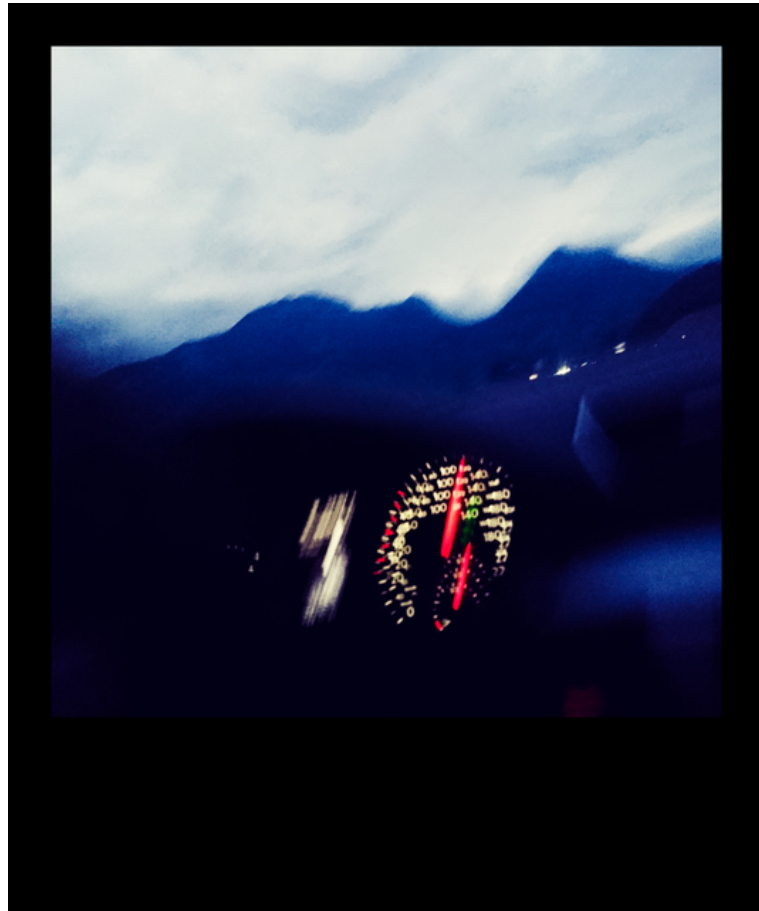

011003

Swiss Ride I

Picture Description¹⁾

A blurred photograph taken from inside a car showing the speedometer at a high speed with mountains in the background under a cloudy sky.

Analysis¹⁾

This photograph captures a sense of speed and adventure, taken from inside a vehicle moving at night. A blurred speedometer is the focal point, with the needle indicating a high velocity, suggesting a thrilling journey. The background reveals a landscape of mountains under a cloudy sky, creating a contrast between the immediate, fast-paced experience of the driver and the vast, unchanging nature of the terrain. The overall composition evokes feelings of freedom, exploration, and the exhilarating rush of movement through a scenic environment.

Picture Data

	Type / Size	By	Web Link
Exposure	Digital	Frank Titze	
Developing	—	—	
Enlarging	—	—	
Scanning	—	—	
Processing	Digital	Frank Titze	
	Exposure	Processing	Published
Dates	10/2021	07/2022	09/2023
	Width	Height	Bits/Color
Original Size	4674 px	5609 px	16
Ratio ca.	1	1.20	—
Exposure	Mobile		
Location	—		
Title (German)	Swiss Ride I		