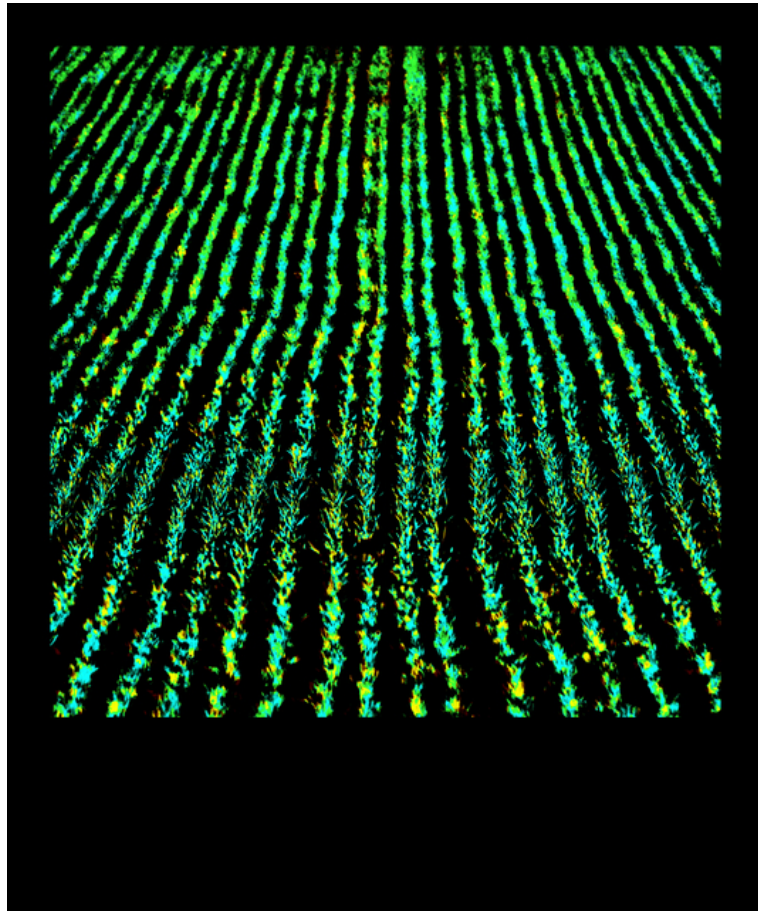

009287

New Green VI

Picture Description¹⁾

An aerial view shows rows of crops in a field, displaying variations in vegetation health through color mapping.

Analysis¹⁾

This captivating photograph offers a unique perspective on agriculture, likely a field of crops viewed from above. The long, parallel rows create a strong sense of order and rhythm, drawing the eye deep into the composition. What sets this apart is the vibrant color palette: various shades of green, blue, and yellow overlaid onto the rows of crop creating an abstract and almost futuristic feel, a fusion of nature and technology. The contrasting black background emphasizes the glowing, almost bioluminescent quality of the plants, turning a simple agricultural scene into a visually arresting and thought-provoking artwork.

Picture Data

	Type / Size	By	Web Link
Exposure	Digital	Frank Titze	
Developing	—	—	
Enlarging	—	—	
Scanning	—	—	
Processing	Digital	Frank Titze	
	Exposure	Processing	Published
Dates	10/2020	11/2020	02/2022
	Width	Height	Bits/Color
Original Size	5546 px	6655 px	16
Ratio ca.	1	1.20	—
Exposure	24x36 mm		
Location	—		
Title (German)	Neues Grün VI		