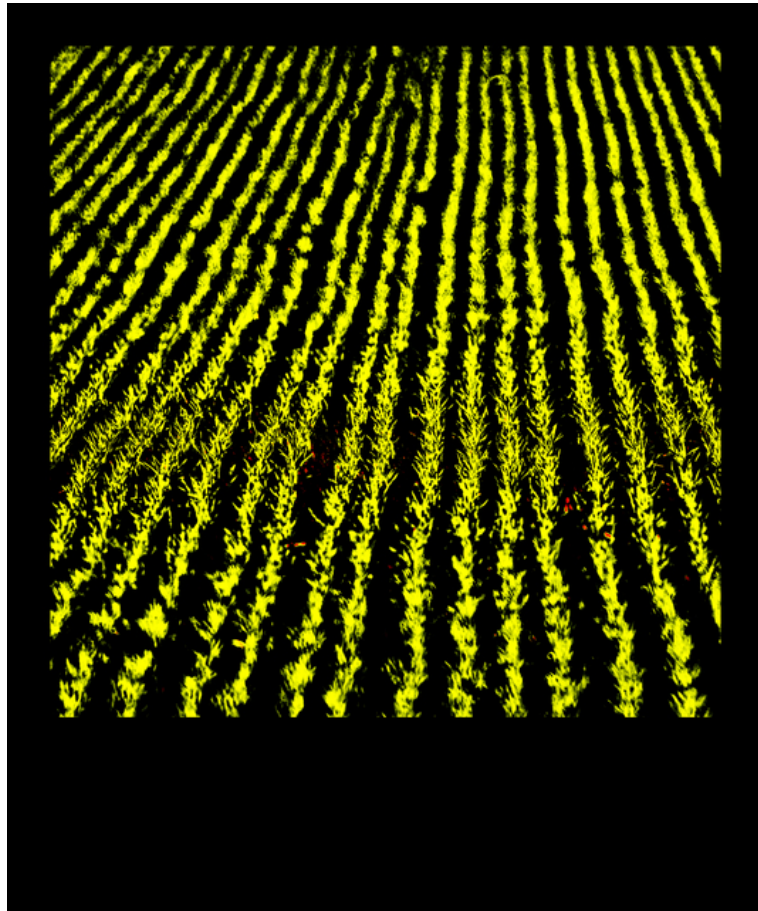

# 009286

New Green V

## Picture Description<sup>1)</sup>

An aerial view of a field with rows of crops, possibly corn or similar grain, under high contrast lighting.

## Analysis<sup>1)</sup>

This striking photograph presents an aerial view of a field, meticulously arranged with rows of crops. The high contrast color palette, dominated by vibrant yellow against a deep black background, lends the scene an almost surreal quality. The parallel lines of the crops create a sense of order and agricultural precision, while the stark color contrast intensifies the texture and visual impact of the composition. The perspective angle emphasizes the vastness of the field, inviting the viewer to contemplate the scale and patterns of agricultural landscapes.

**Picture Data**

	Type / Size	By	Web Link
Exposure	Digital	Frank Titze	
Developing	—	—	
Enlarging	—	—	
Scanning	—	—	
Processing	Digital	Frank Titze	
	Exposure	Processing	Published
Dates	10/2020	11/2020	02/2022
	Width	Height	Bits/Color
Original Size	5546 px	6655 px	16
Ratio ca.	1	1.20	—
Exposure	24x36 mm		
Location	—		
Title (German)	Neues Grün V		