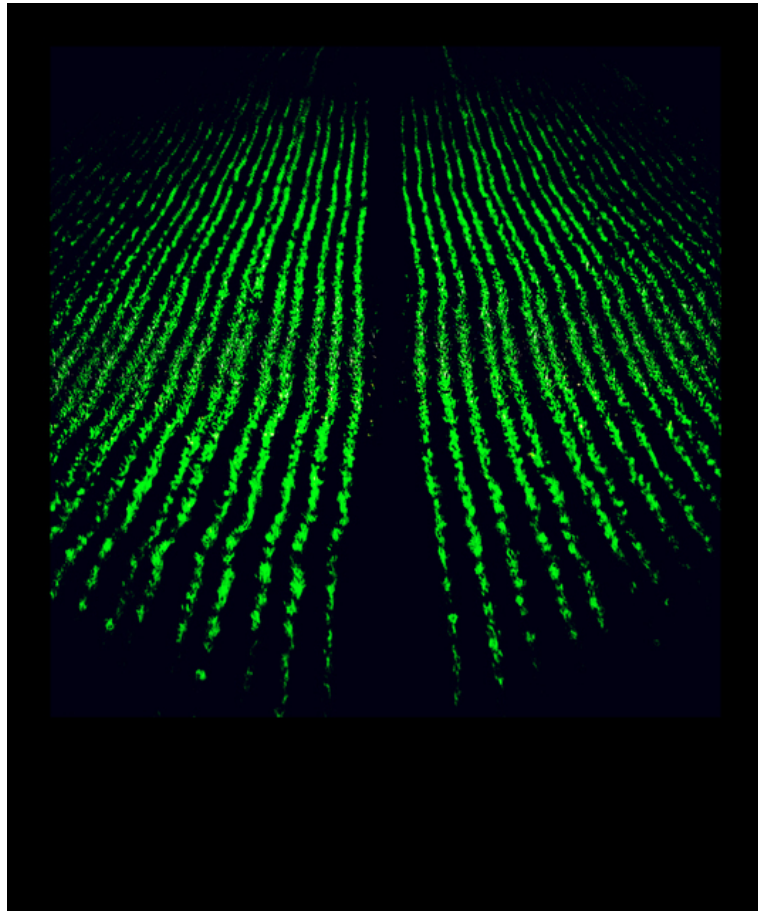

009285

New Green IV

Picture Description¹⁾

A dark, abstract view of agricultural rows highlighted in green.

Analysis¹⁾

This striking photograph presents an aerial perspective of agricultural fields at night, possibly captured using specialized imaging techniques such as hyperspectral or thermal imaging. The rows of crops are rendered in a vibrant, almost neon green, contrasting sharply against the deep black of the surrounding soil and the night sky. The composition is visually arresting, creating a sense of both order and abstraction. The parallel lines of vegetation converge towards the horizon, drawing the viewer's eye into the illuminated landscape. The use of vivid green against the darkness evokes a sense of otherworldly bioluminescence or a digital representation of plant health, adding an element of mystery and intrigue to the familiar scene of agriculture. The photograph invites contemplation on the intersection of technology, nature, and the evolving ways we perceive and interact with the agricultural landscape.

Picture Data

	Type / Size	By	Web Link
Exposure	Digital	Frank Titze	
Developing	—	—	
Enlarging	—	—	
Scanning	—	—	
Processing	Digital	Frank Titze	
	Exposure	Processing	Published
Dates	10/2020	11/2020	02/2022
	Width	Height	Bits/Color
Original Size	5546 px	6655 px	16
Ratio ca.	1	1.20	—
Exposure	24x36 mm		
Location	—		
Title (German)	Neues Grün IV		