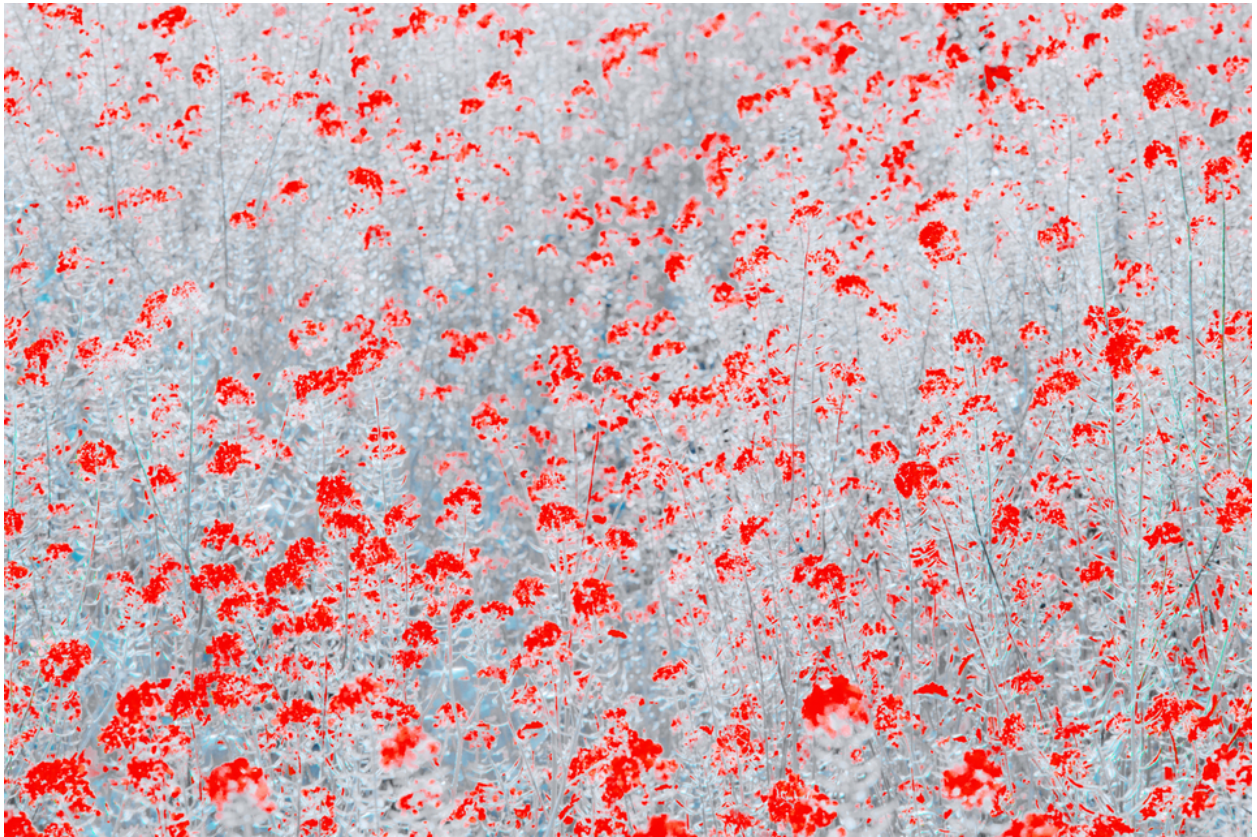

009255

Rape V

Picture Description¹⁾

A field of red flowers against a silvery-blue background creates a vibrant and surreal scene.

Analysis¹⁾

This striking photograph presents a field of flowers rendered in an unconventional color palette. The blooms burst forth in vibrant red against a cool, almost ethereal, silvery-blue backdrop of stems and foliage. The high contrast creates a dreamlike quality, highlighting the intricate details of the flowers while offering a modern, abstract interpretation of a natural scene. The seemingly inverted color scheme invites the viewer to contemplate the beauty and potential of altered perspectives.

Picture Data

	Type / Size	By	Web Link
Exposure	Digital	Frank Titze	
Developing	—	—	
Enlarging	—	—	
Scanning	—	—	
Processing	Digital	Frank Titze	
	Exposure	Processing	Published
Dates	09/2020	10/2020	02/2022
	Width	Height	Bits/Color
Original Size	7360 px	4912 px	16
Ratio ca.	1.50	1	—
Exposure	24x36 mm		
Location	—		
Title (German)	Raps V		