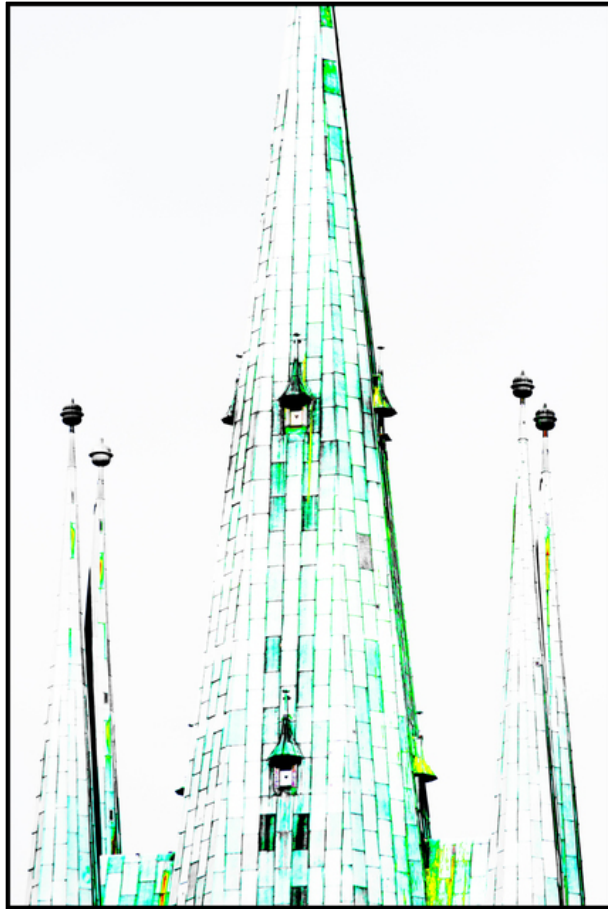

009133

Main plus Four Companions I

Picture Description¹⁾

A digitally altered photograph of a tall, pointed building with tiled surfaces and small, decorative turrets.

Analysis¹⁾

This striking architectural photograph captures the spires of a building, possibly a cathedral or church, rendered in high contrast with vibrant, almost neon colors. The central, tallest spire dominates the composition, its surface articulated by a repeating pattern of what appear to be tiles. Smaller, secondary spires flank the central structure, each crowned with a distinctive finial. The sky or background is deliberately blown out to white, further emphasizing the bold colors and geometric forms of the architecture. The photograph possesses a dynamic, almost otherworldly quality, highlighting the beauty of architectural design through an unconventional, artistic lens.

Picture Data

	Type / Size	By	Web Link
Exposure	Digital	Frank Titze	
Developing	—	—	
Enlarging	—	—	
Scanning	—	—	
Processing	Digital	Frank Titze	
	Exposure	Processing	Published
Dates	08/2020	09/2020	12/2021
	Width	Height	Bits/Color
Original Size	4982 px	7430 px	16
Ratio ca.	1	1.49	—
Exposure	24x36 mm		
Location	—		
Title (German)	Haupt plus Vier Begleiter I		