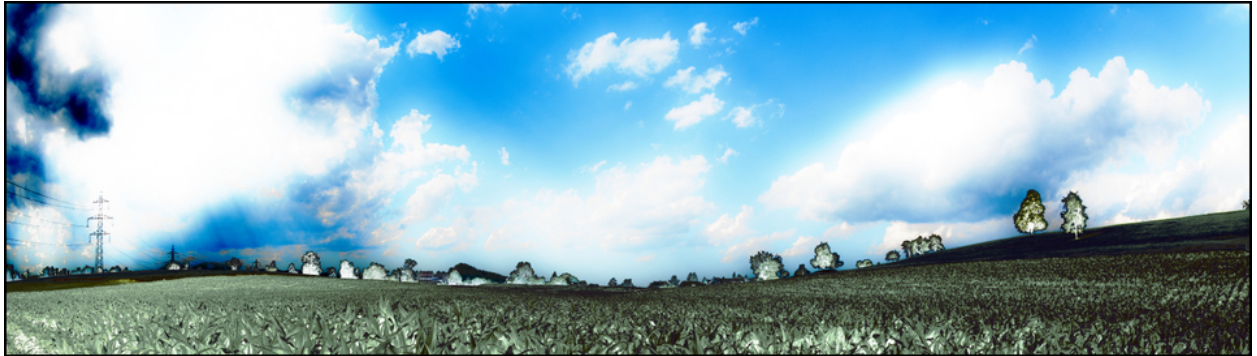

008680

Curved Sky

Picture Description¹⁾

A panoramic landscape features a field under a bright sky with scattered clouds, dotted with trees and power lines.

Analysis¹⁾

This panoramic landscape presents a wide expanse of cultivated field, stretching across the foreground with a textured, almost abstract quality. The field undulates gently, leading the eye towards the horizon. Overhead, the sky is a vibrant gradient of blue, punctuated by billowing white clouds that dominate the composition. The stark contrast between the field and sky creates a dramatic tension, enhanced by the presence of isolated trees and a distant power line adding subtle human elements to the natural scene. The overall effect is one of expansive beauty and quiet contemplation, inviting the viewer to immerse themselves in the grandeur of the landscape.

Picture Data

	Type / Size	By	Web Link
Exposure	Digital	Frank Titze	
Developing	—	—	
Enlarging	—	—	
Scanning	—	—	
Processing	Digital	Frank Titze	
	Exposure	Processing	Published
Dates	06/2020	07/2020	06/2021
	Width	Height	Bits/Color
Original Size	7390 px	2100 px	16
Ratio ca.	3.52	1	—
Exposure	24x36 mm		
Location	—		
Title (German)	Gebogener Himmel		