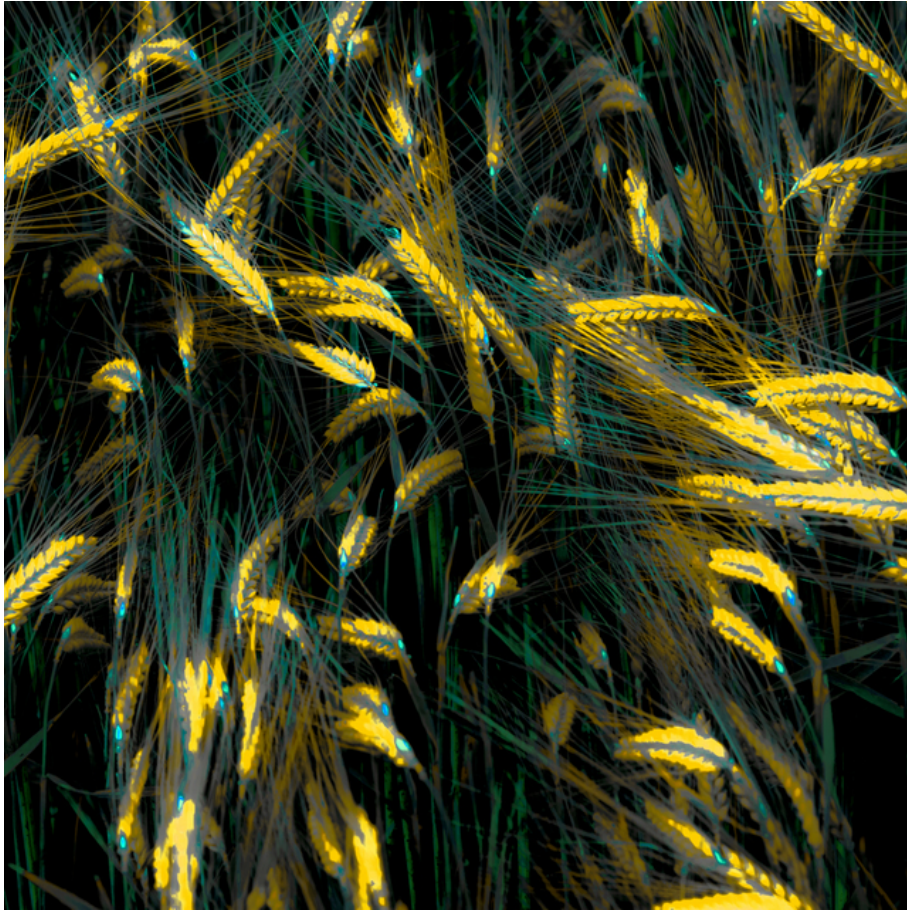

008577

Cornflower Highlights II

Picture Description¹⁾

A stylized, abstract field of golden wheat with dark green and black accents, creating a dreamlike, painterly effect.

Analysis¹⁾

This photograph presents a stylized and abstracted depiction of wheat or barley fields at night. The composition features an abundance of golden-yellow wheat heads, rendered with sharp, graphic lines, contrasted against a dark, almost black background. Interspersed amongst the wheat are hints of green and teal, suggesting the stalks and other vegetation. The overall effect is a somewhat surreal and dreamlike interpretation of a familiar agricultural landscape, playing with light and shadow to create a striking visual impact.

Picture Data

	Type / Size	By	Web Link
Exposure	Digital	Frank Titze	
Developing	—	—	
Enlarging	—	—	
Scanning	—	—	
Processing	Digital	Frank Titze	
	Exposure	Processing	Published
Dates	06/2020	06/2020	05/2021
	Width	Height	Bits/Color
Original Size	4912 px	4912 px	16
Ratio ca.	1	1	—
Exposure	24x36 mm		
Location	—		
Title (German)	Kornblumen Spitzlichter II		