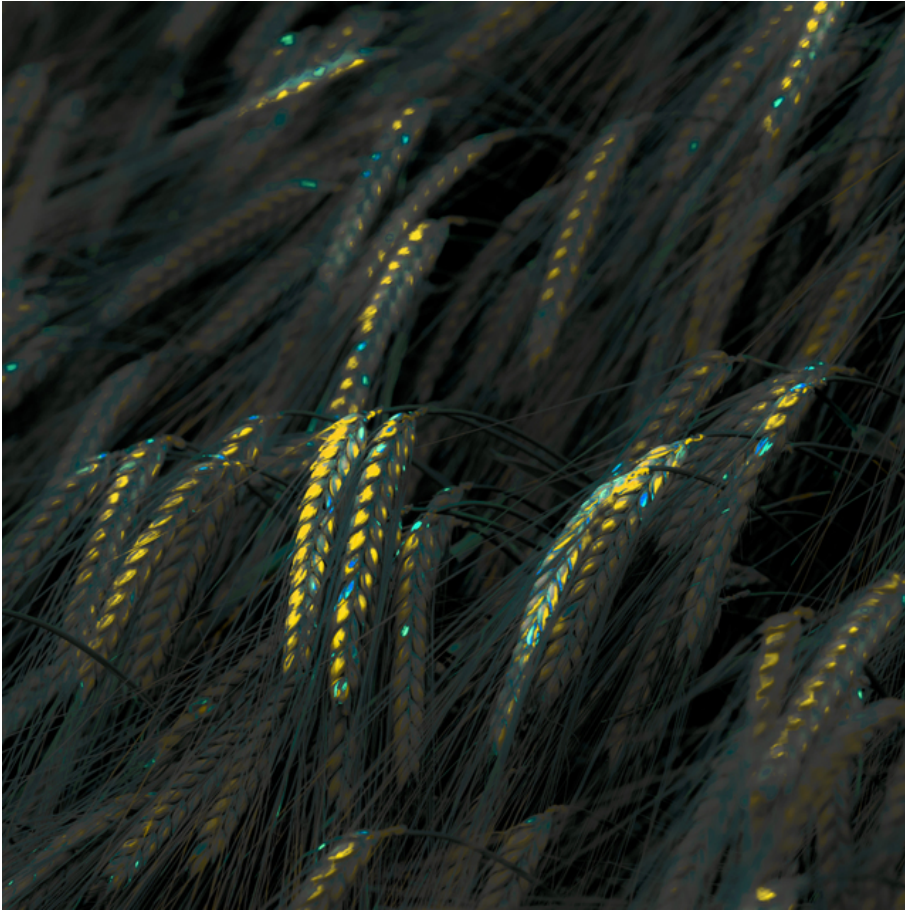

008576

Cornflower Highlights I

Picture Description¹⁾

A field of wheat or barley glows with an otherworldly luminescence, contrasting sharply against the dark background.

Analysis¹⁾

This photograph presents a field of wheat, illuminated in an unconventional, almost ethereal light. The stalks and grains, typically associated with warmth and abundance, are rendered in muted, dark tones, punctuated by glowing yellow and blue highlights. This juxtaposition creates a sense of mystery and intrigue, as if the wheat field holds a secret, visible only under a specific, otherworldly light. The overall effect is both beautiful and slightly unsettling, inviting the viewer to contemplate the hidden aspects of nature and the cycles of life and decay.

Picture Data

	Type / Size	By	Web Link
Exposure	Digital	Frank Titze	
Developing	—	—	
Enlarging	—	—	
Scanning	—	—	
Processing	Digital	Frank Titze	
	Exposure	Processing	Published
Dates	06/2020	06/2020	05/2021
	Width	Height	Bits/Color
Original Size	4912 px	4912 px	16
Ratio ca.	1	1	—
Exposure	24x36 mm		
Location	—		
Title (German)	Kornblume Spitzlichter I		