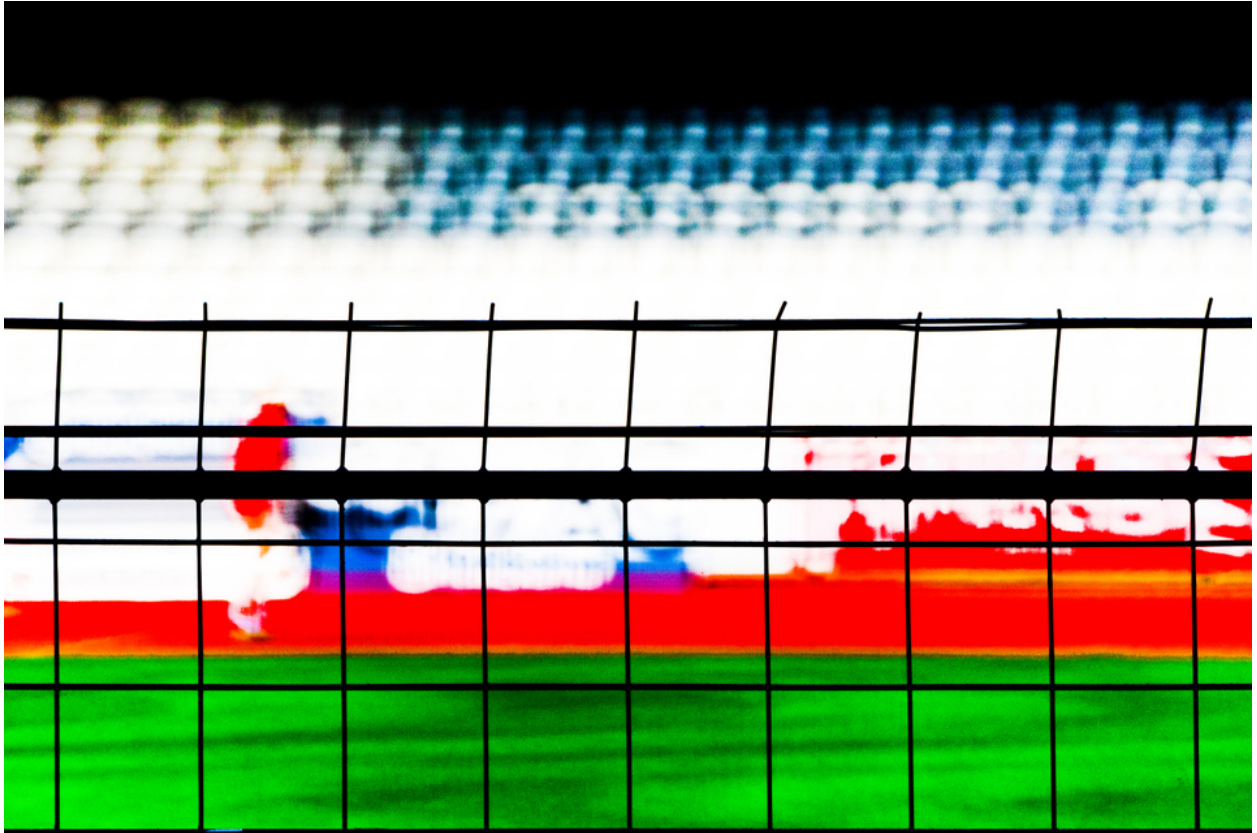

008409

Outside Arena

Picture Description¹⁾

An abstract view through a fence, revealing a colorful blur that suggests a sports scene or event.

Analysis¹⁾

This striking abstract photograph presents a vibrant scene viewed through a geometric grid. The composition is divided into horizontal bands, with the top featuring a blurred, pixelated pattern in muted tones of white, blue, and yellow, creating a sense of digital distortion or an obscured view. Beneath this lies a section of stark white space, punctuated by the black lines of the grid. The central portion of the photograph bursts with bold color, dominated by a band of intense red that bleeds into shades of orange, suggesting fire or intense energy. A figure, rendered in blurred reds, blues and white, is hinted at in this zone. Below, a vivid green field grounds the photograph, its color amplified and somewhat unnatural, adding to the surreal quality. The black grid overlay gives the impression of a restricted view or a filter, enhancing the sense of distance and separation between the viewer and the scene beyond. The overall effect is a complex interplay of color, form, and texture, blurring the lines between abstraction and representation.

Picture Data

	Type / Size	By	Web Link
Exposure	Digital	Frank Titze	
Developing	—	—	
Enlarging	—	—	
Scanning	—	—	
Processing	Digital	Frank Titze	
	Exposure	Processing	Published
Dates	05/2020	05/2020	03/2021
	Width	Height	Bits/Color
Original Size	7360 px	4912 px	16
Ratio ca.	1.50	1	—
Exposure	24x36 mm		
Location	—		
Title (German)	Außerhalb der Arena		