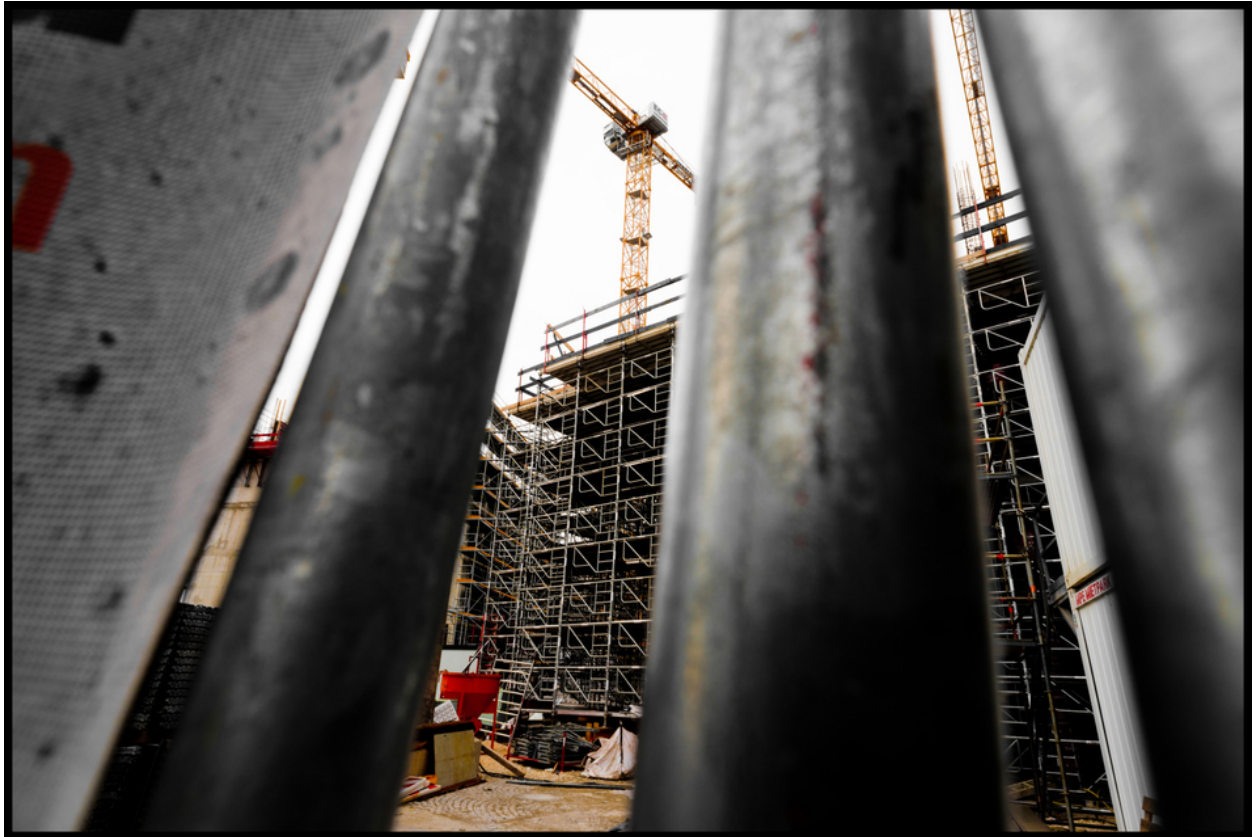

## Picture Description<sup>1)</sup>

A construction site featuring scaffolding and cranes, partially obscured by foreground bars, creates a textured and industrial scene.

## Analysis<sup>1)</sup>

This photograph presents a construction site viewed through a foreground of blurred, vertical metal bars, which creates a sense of confinement or observation. The construction site features scaffolding, partially constructed buildings, and a towering crane in the background, all rendered in muted, desaturated tones. The composition is framed with a vignette effect, further emphasizing the obstructed view and adding a layer of visual intrigue.

**Picture Data**

	Type / Size	By	Web Link
Exposure	Digital	Frank Titze	
Developing	—	—	
Enlarging	—	—	
Scanning	—	—	
Processing	Digital	Frank Titze	
	Exposure	Processing	Published
Dates	08/2019	08/2019	10/2020
	Width	Height	Bits/Color
Original Size	7460 px	5012 px	16
Ratio ca.	1.49	1	—
Exposure	24x36 mm		
Location	—		
Title (German)	Neue Quartier Konstruktion III		