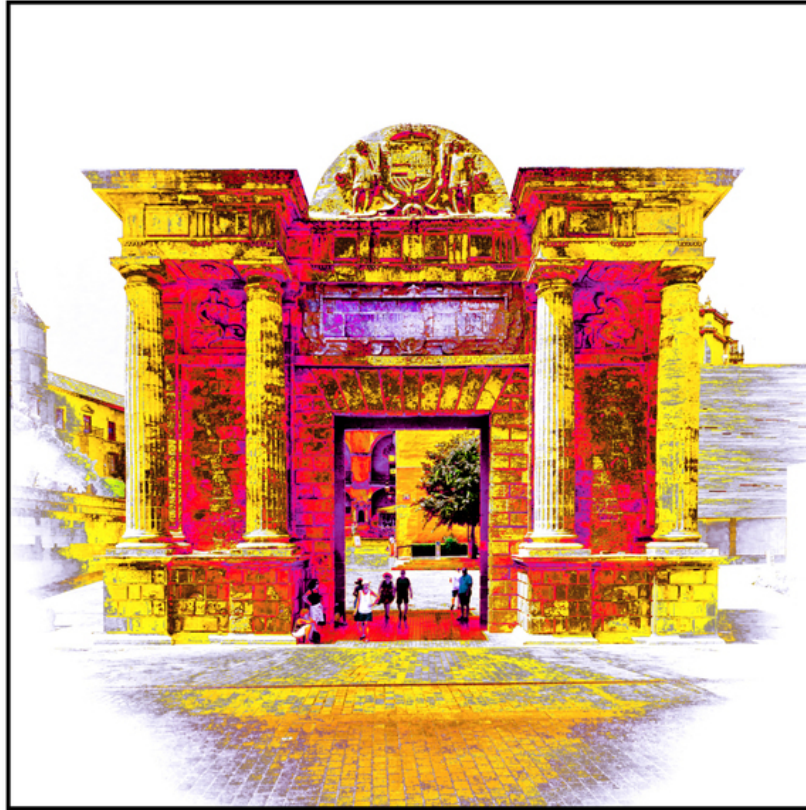

005404

Roman Gate I

Picture Description¹⁾

A vibrantly colored architectural archway with figures passing through it stands as a gateway to an unseen destination, surrounded by other building structures.

Analysis¹⁾

This vibrantly colored piece depicts a grand, historical archway, possibly a city gate. The artist employs a pop art style with exaggerated hues of yellow, red, and purple, giving the architectural structure a striking and contemporary feel. The details of the stonework and the figures passing through the arch are rendered with a degree of abstraction, enhancing the overall visual impact. The photograph is framed with a sharp black border against a white backdrop, further emphasizing the intensity of the colors and the geometric shapes.

Picture Data

	Type / Size	By	Web Link
Exposure	Digital	Frank Titze	
Developing	—	—	
Enlarging	—	—	
Scanning	—	—	
Processing	Digital	Frank Titze	
	Exposure	Processing	Published
Dates	07/2017	07/2017	10/2017
	Width	Height	Bits/Color
Original Size	5406 px	5406 px	16
Ratio ca.	1	1	—
Exposure	24x36 mm		
Location	—		
Title (German)	Römisches Tor I		