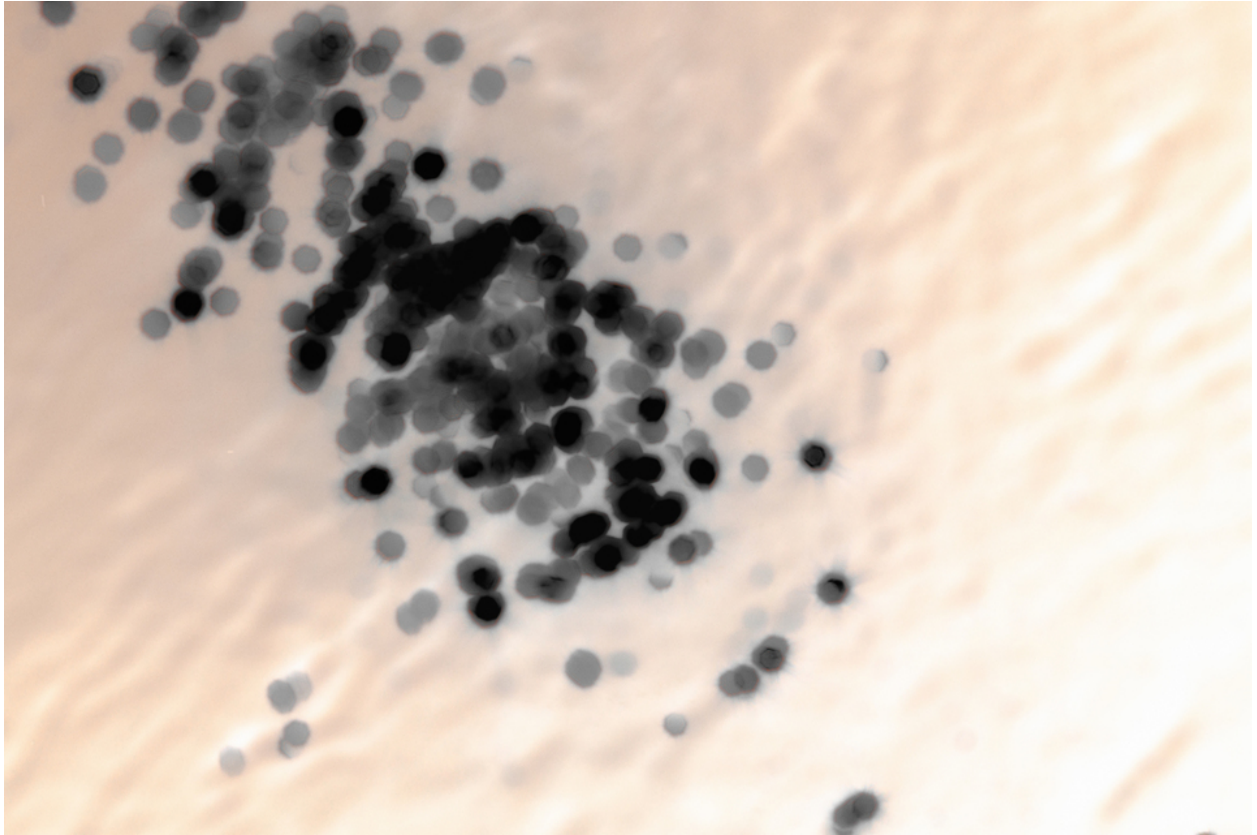

004633

Water Play XVIII

Picture Description¹⁾

A blurred photograph shows a cluster of dark, circular shapes against a light, possibly sandy, background.

Analysis¹⁾

This photograph presents a cluster of dark, round shapes against a pale, textured background reminiscent of sand dunes or a desert landscape. The spheres vary in intensity, some appearing solid black while others are translucent or blurred, creating an effect of depth and diffusion. The arrangement of the shapes suggests an organic, almost chaotic spread, yet the overall composition is striking and visually intriguing. The high contrast between the dark circles and the light background enhances the abstract quality of the photograph, making it open to interpretation and imaginative speculation.

Picture Data

	Type / Size	By	Web Link
Exposure	Digital	Frank Titze	
Developing	—	—	
Enlarging	—	—	
Scanning	—	—	
Processing	Digital	Frank Titze	
	Exposure	Processing	Published
Dates	09/2016	10/2016	11/2016
	Width	Height	Bits/Color
Original Size	7360 px	4912 px	16
Ratio ca.	1.50	1	—
Exposure	24x36 mm		
Location	—		
Title (German)	Wasserspiel XVIII		