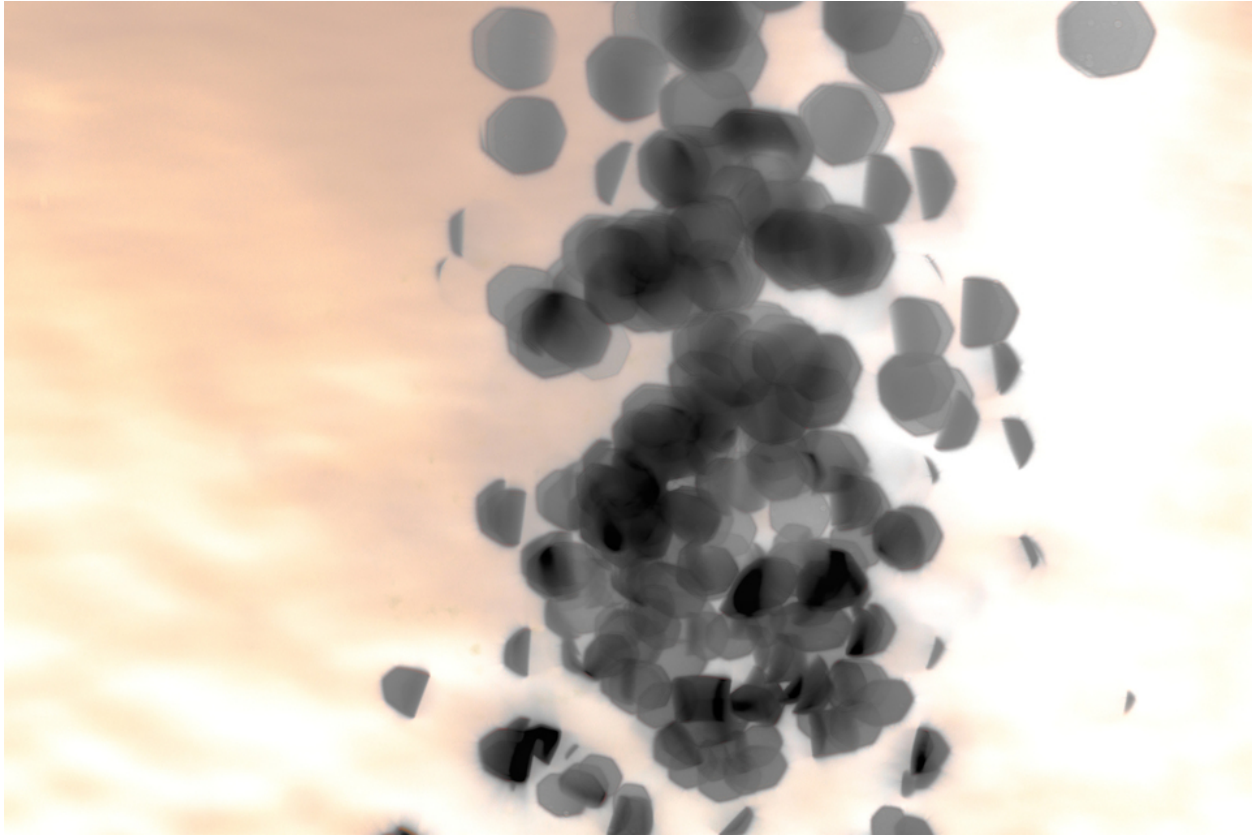

004632

Water Play XVII

Picture Description¹⁾

A blurry photograph shows a cascade of dark, semi-transparent, polygonal shapes falling against a soft, peach-toned sky.

Analysis¹⁾

This abstract piece captures a sense of ethereal movement against a backdrop of soft, diffused light. The composition is dominated by a cascade of blurred, polygonal shapes in shades of gray, creating a visual effect reminiscent of a swarm or a falling constellation. The contrast between the bright, almost blinding, right side of the background and the subtle, warmer tones on the left creates depth and visual interest, drawing the viewer's eye through the flowing forms.

Picture Data

	Type / Size	By	Web Link
Exposure	Digital	Frank Titze	
Developing	—	—	
Enlarging	—	—	
Scanning	—	—	
Processing	Digital	Frank Titze	
	Exposure	Processing	Published
Dates	09/2016	10/2016	11/2016
	Width	Height	Bits/Color
Original Size	7360 px	4912 px	16
Ratio ca.	1.50	1	—
Exposure	24x36 mm		
Location	—		
Title (German)	Wasserspiel XVII		