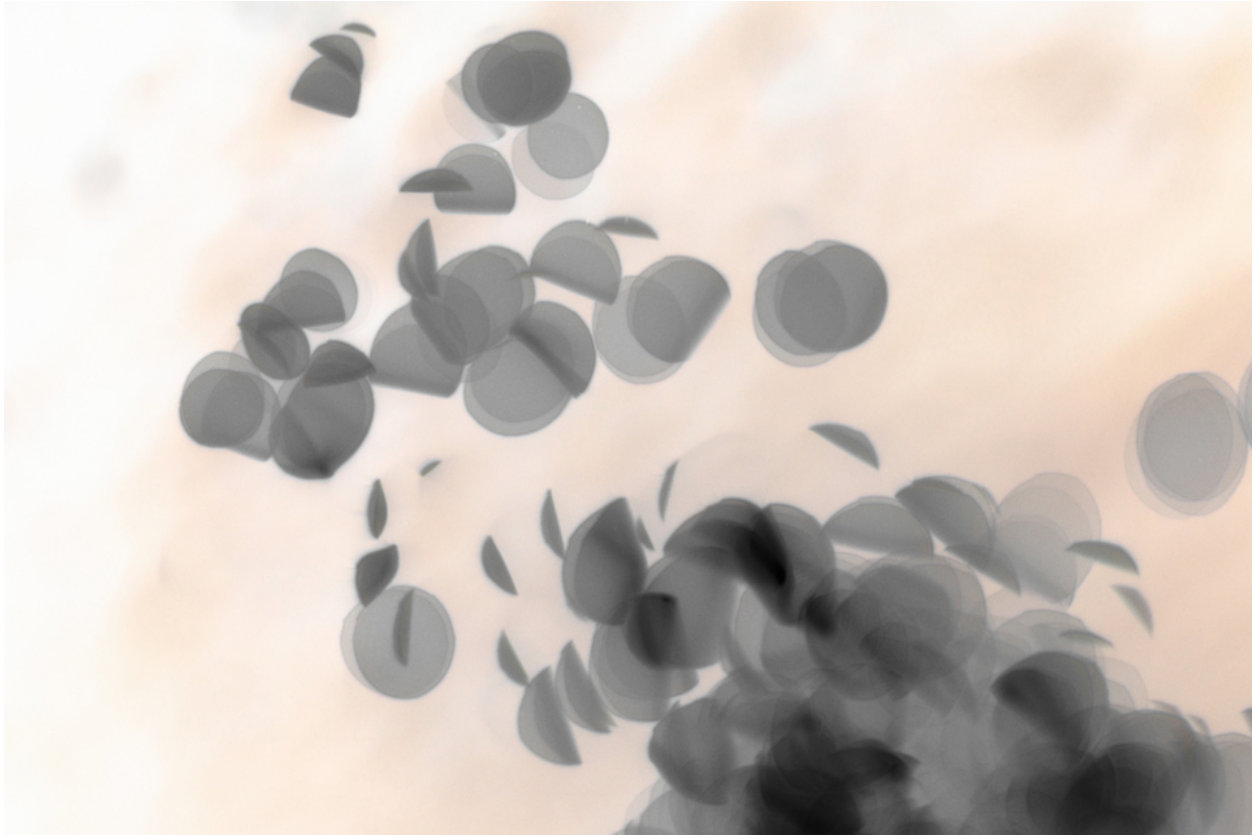

## Picture Description<sup>1)</sup>

An abstract arrangement of blurred grey circles and semicircles against a soft, light background.

## Analysis<sup>1)</sup>

This photograph presents an ethereal composition of overlapping, blurred shapes against a soft, muted background. The forms, predominantly circular and semi-circular, appear to float and interact, creating a sense of dynamic movement and depth. The limited color palette enhances the dreamlike quality, inviting the viewer to contemplate the subtle interplay of light and shadow.