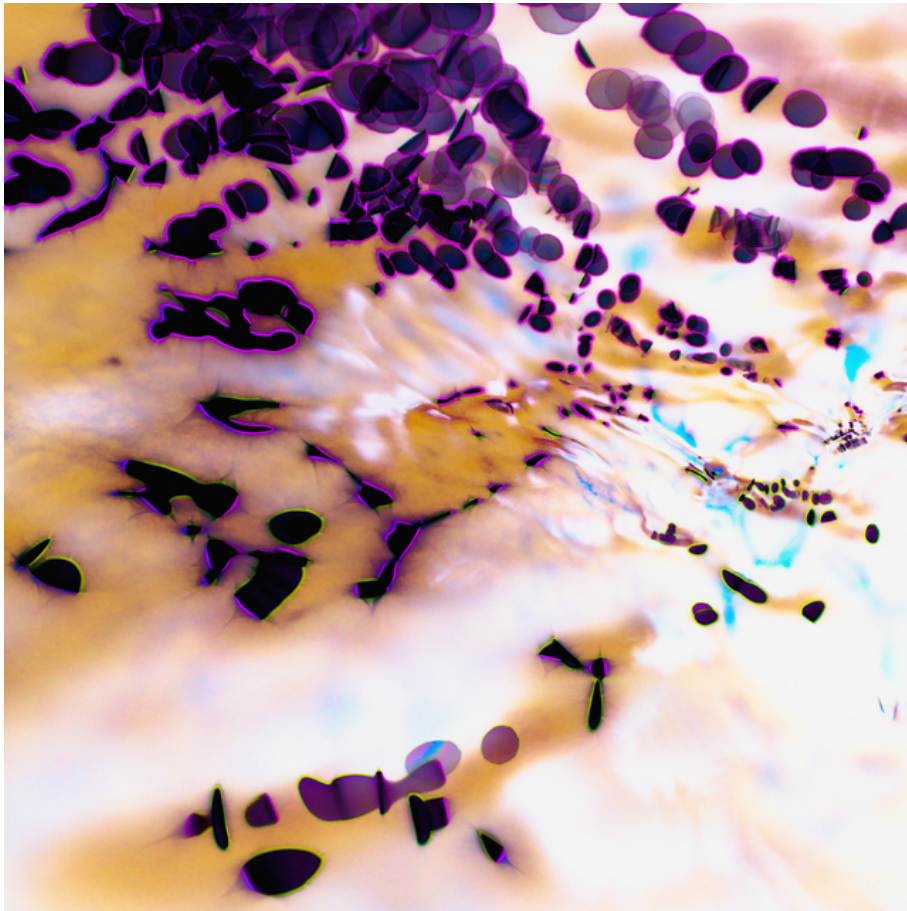

# 004628

Water Play XIII

## Picture Description<sup>1)</sup>

An abstract photograph featuring a swirling pattern of amber, white, and purple tones with scattered dark shapes.

## Analysis<sup>1)</sup>

This intriguing abstract piece employs a surreal color palette and amorphous shapes to evoke a sense of otherworldly wonder. Dominant hues of ochre, cream, and violet interplay with stark, inky-black forms outlined in neon-purple. These shapes, reminiscent of cells or droplets, are distributed unevenly across the canvas, creating a dynamic tension between order and chaos. The overall effect is dreamlike, inviting the viewer to interpret the piece's meaning and engage with its ambiguous symbolism.

**Picture Data**

	Type / Size	By	Web Link
Exposure	Digital	Frank Titze	
Developing	—	—	
Enlarging	—	—	
Scanning	—	—	
Processing	Digital	Frank Titze	
	Exposure	Processing	Published
Dates	09/2016	10/2016	11/2016
	Width	Height	Bits/Color
Original Size	4912 px	4912 px	16
Ratio ca.	1	1	—
Exposure	24x36 mm		
Location	—		
Title (German)	Wasserspiel XIII		