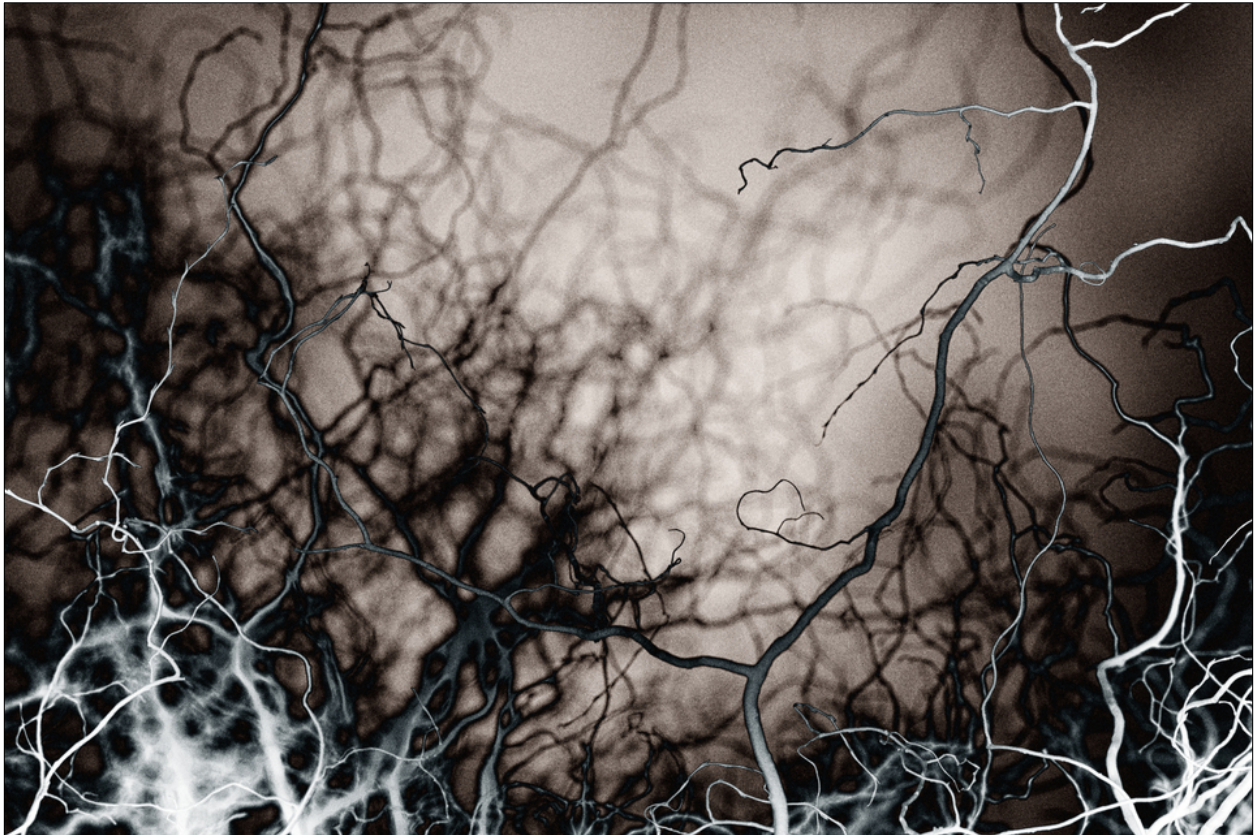

# 004202

Mystic Winter

## Picture Description<sup>1)</sup>

A network of branches and shadows creates an abstract and eerie atmosphere.

## Analysis<sup>1)</sup>

This striking photograph presents a stark, abstracted view of nature, resembling tangled branches or perhaps even a complex network of veins. The monochrome palette, dominated by sepia tones, lends the piece a sense of age and timelessness. Sharp contrasts between light and shadow amplify the textural quality of the subject matter, creating depth and visual complexity. The almost ghostly presence of some branches against the lighter background further enhances the image's enigmatic and slightly unsettling atmosphere. The composition is intriguing, offering a close-up perspective that invites contemplation on the intricate beauty and fragility of natural structures.