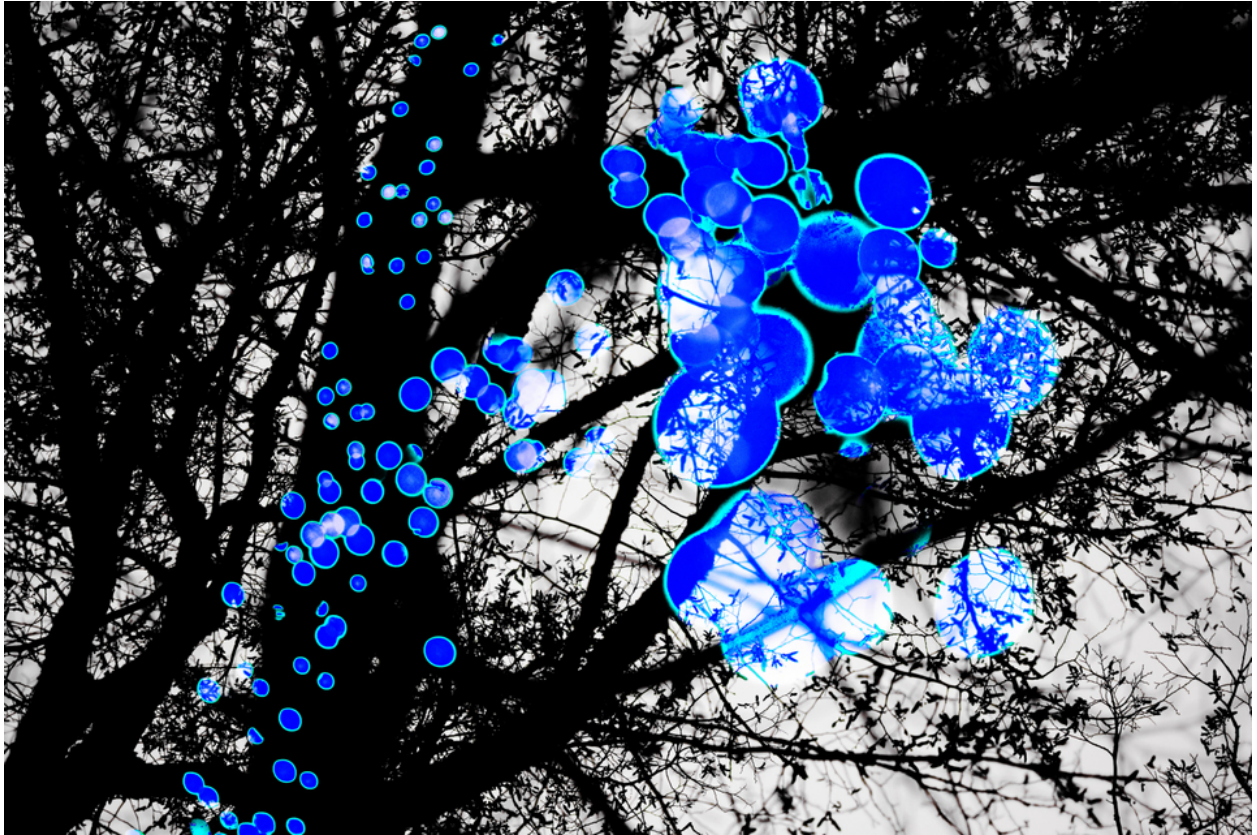

003980

Blue Lights II

Picture Description¹⁾

A black and white photograph of tree branches adorned with glowing blue circles, creating a surreal and artistic effect.

Analysis¹⁾

This visually striking photograph features a dramatic contrast between the dark, intricate branches of a tree and vibrant, glowing blue orbs. The tree branches, rendered in stark black and white, create a web-like silhouette against a subtly lighter background, suggesting either a dim daylight or perhaps a winter sky. Juxtaposed against this monochrome backdrop are clusters and strings of vividly blue, circular shapes, which appear almost like magical, glowing orbs or bioluminescent flora. Their placement amongst the branches creates an ethereal, dreamlike quality, inviting the viewer to contemplate themes of nature, light, and the surreal.

Picture Data

	Type / Size	By	Web Link
Exposure	Digital	Frank Titze	
Developing	—	—	
Enlarging	—	—	
Scanning	—	—	
Processing	Digital	Frank Titze	
	Exposure	Processing	Published
Dates	12/2015	12/2015	02/2016
	Width	Height	Bits/Color
Original Size	7360 px	4912 px	16
Ratio ca.	1.50	1	—
Exposure	24x36 mm		
Location	—		
Title (German)	Blau Lichter II		