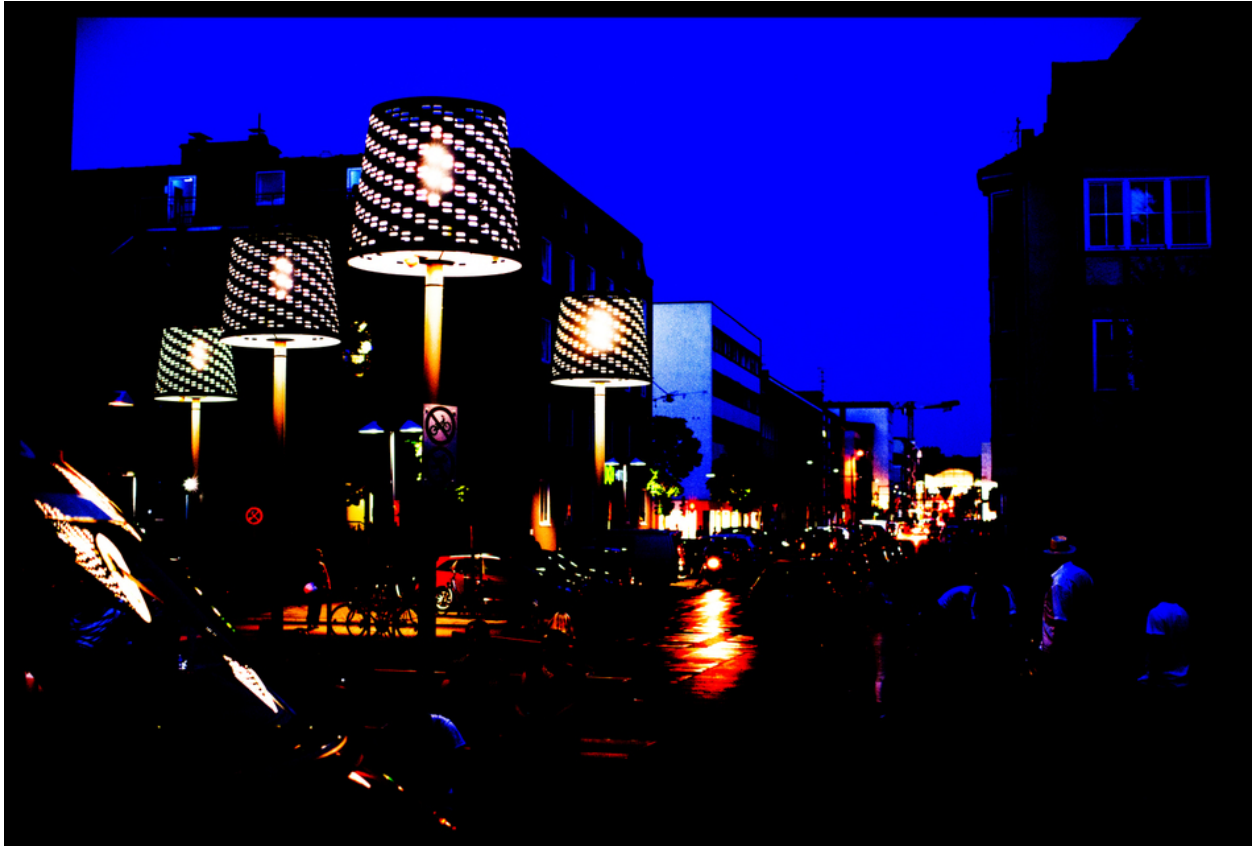

003740

Blue Sky

Picture Description¹⁾

A nighttime urban scene featuring lamp-shaped streetlights illuminating a wet street with pedestrian and vehicular traffic.

Analysis¹⁾

This photograph captures a vibrant street scene at night. The photograph is dominated by the warm glow of unique, lampshade-shaped streetlights, their textured patterns creating a striking visual contrast against the deep blue sky. The wet pavement reflects the city lights, adding depth and a sense of movement to the composition. Silhouetted figures of people and vehicles suggest a bustling urban atmosphere, while the overall high contrast and bold color palette lend the photograph a surreal, almost dreamlike quality.

Picture Data

	Type / Size	By	Web Link
Exposure	Digital	Frank Titze	
Developing	—	—	
Enlarging	—	—	
Scanning	—	—	
Processing	Digital	Frank Titze	
	Exposure	Processing	Published
Dates	07/2015	07/2015	11/2015
	Width	Height	Bits/Color
Original Size	7560 px	5112 px	16
Ratio ca.	1.48	1	—
Exposure	24x36 mm		
Location	—		
Title (German)	Blauer Himmel		