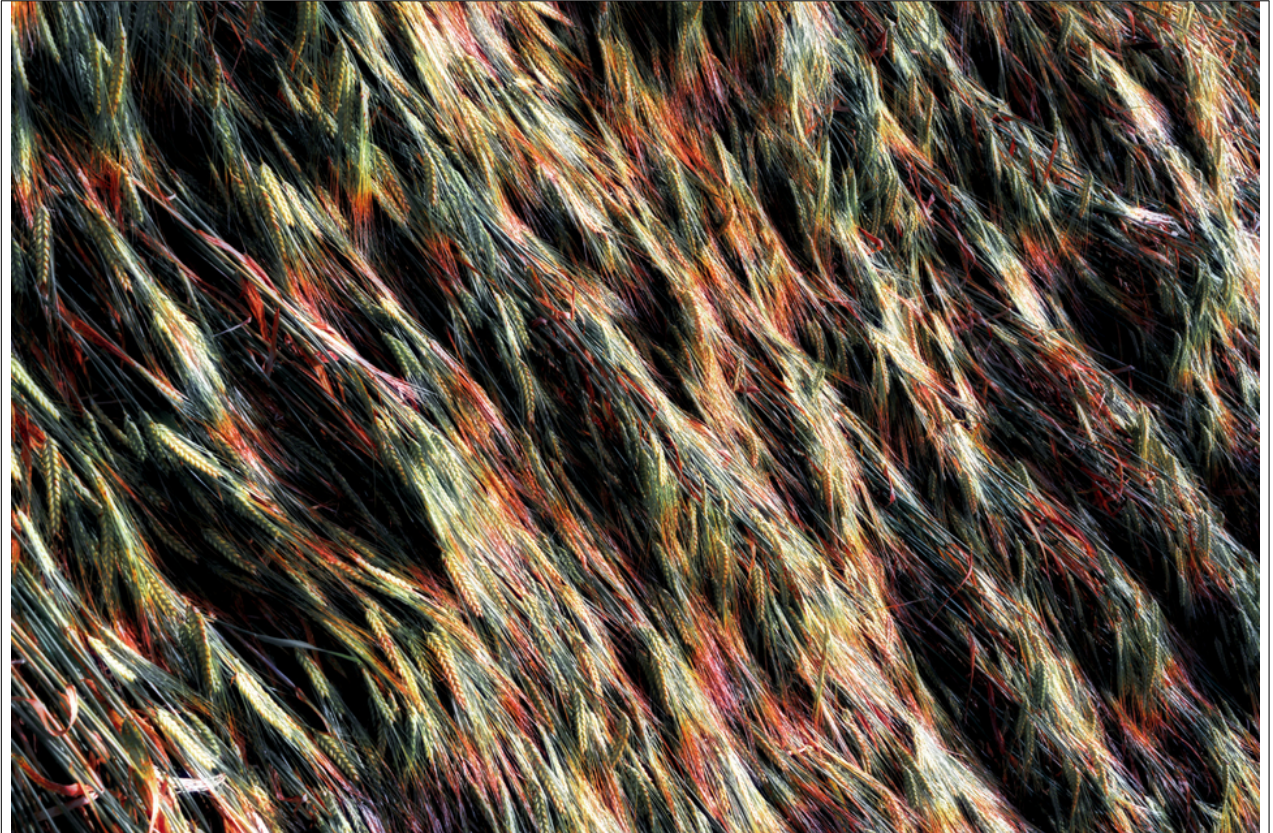

# 003706

Corn Impressions VII

## Picture Description<sup>1)</sup>

A close-up shot displays a dense collection of wheat or similar grass stalks with a mix of colors including green, gold, and reddish hues, creating a textured, abstract pattern.

## Analysis<sup>1)</sup>

This captivating photograph presents a dense, almost abstract, field of harvested wheat. The artist's keen eye captures the intricate texture and varied colors of the bundled stalks. Shades of golden yellow, earthy brown, and subtle greens interplay with flashes of red, creating a visually rich tapestry. The diagonal arrangement of the wheat bundles, accentuated by the play of light and shadow, conveys a sense of dynamic movement within the still photograph, inviting the viewer to contemplate the cycle of harvest and the beauty found in the commonplace.