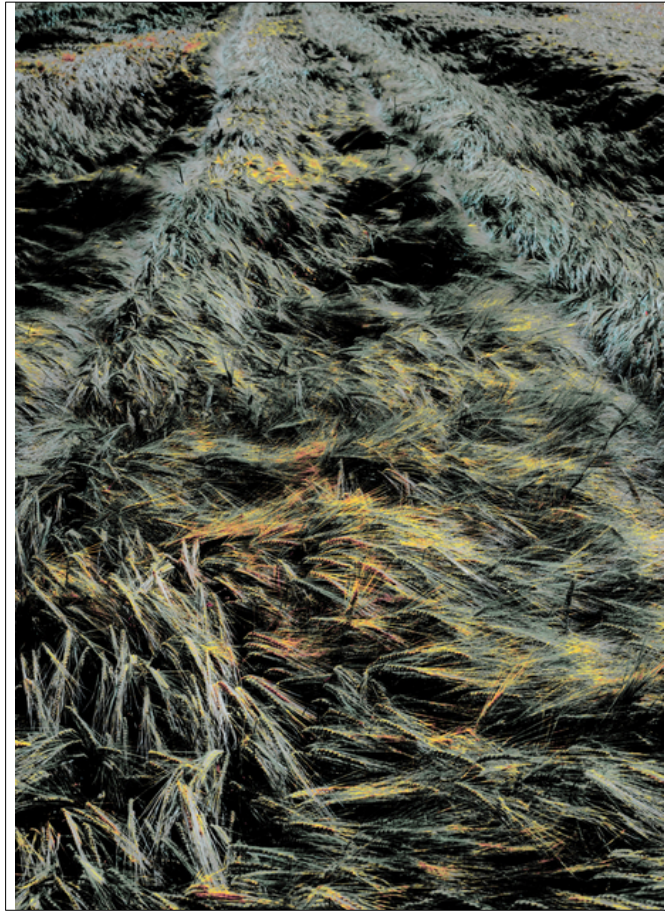

003700

Corn Impressions I

Picture Description¹⁾

An abstract, textured photograph showcasing a field of wheat or similar crop, possibly manipulated for artistic effect with stark contrasts and highlights.

Analysis¹⁾

This photograph presents a field of wheat, rendered in an abstract, almost ethereal style. The interplay of light and shadow creates a dynamic texture, suggesting movement and the passage of time. The color palette is subdued, yet the occasional golden hues hint at the abundance and richness of the harvest. The artist's unique perspective transforms a common scene into a captivating visual experience, inviting contemplation on the beauty of nature and the transient nature of life.

Picture Data

	Type / Size	By	Web Link
Exposure	Digital	Frank Titze	
Developing	—	—	
Enlarging	—	—	
Scanning	—	—	
Processing	Digital	Frank Titze	
	Exposure	Processing	Published
Dates	06/2015	06/2015	10/2015
	Width	Height	Bits/Color
Original Size	4912 px	6877 px	16
Ratio ca.	1	1.40	—
Exposure	24x36 mm		
Location	—		
Title (German)	Korn Eindrücke I		