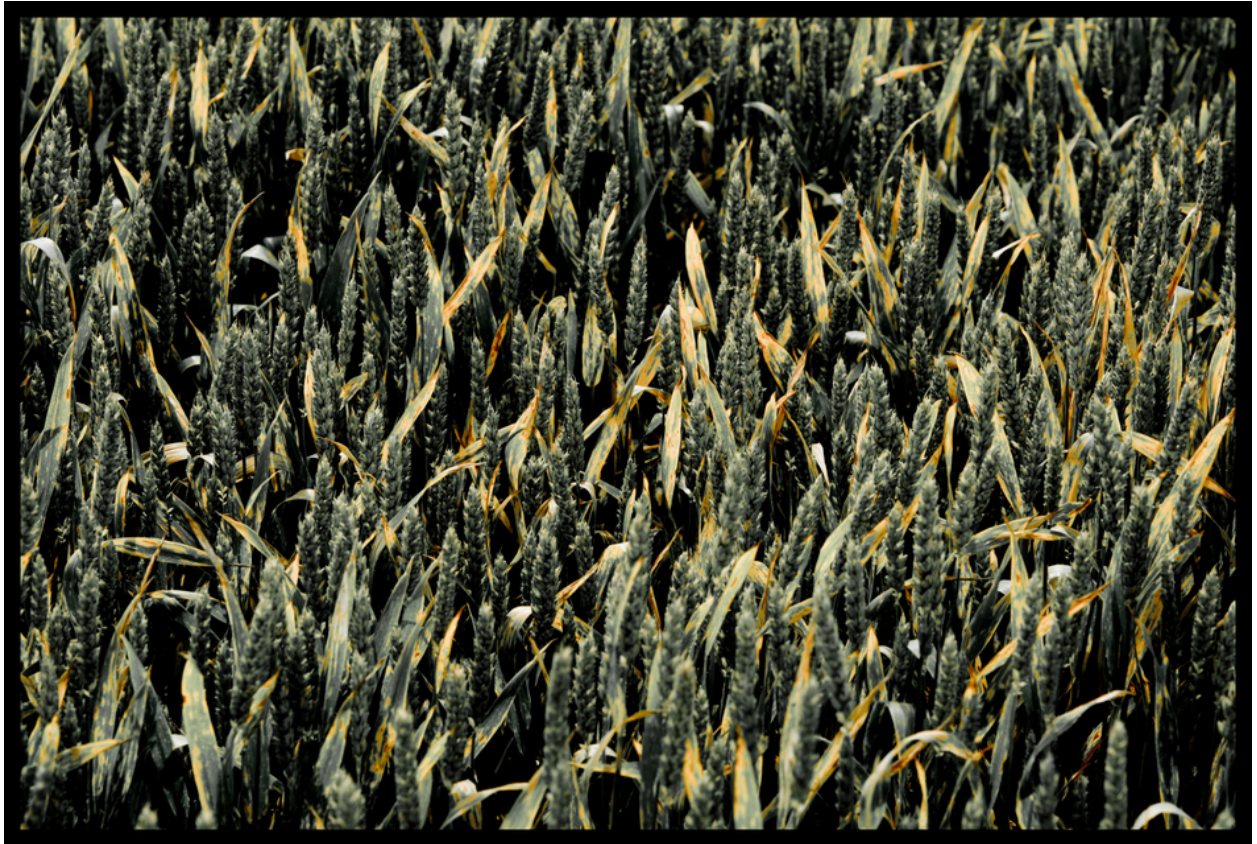

003697

Growing Corn

Picture Description¹⁾

A densely packed field of wheat, mostly green with hints of yellow.

Analysis¹⁾

This photograph presents a dense field of wheat, captured from a high-angle perspective, creating an immersive, almost tactile experience for the viewer. The stalks, rendered in muted greens and grays, are tightly packed, giving a sense of abundance and the power of nature. Flecks of golden yellow, primarily on the tips of the wheat and leaves, add subtle highlights, suggesting the nearing harvest or the effects of sunlight. The overall tonality is subdued, contributing to a somber, yet beautiful, depiction of the agricultural landscape. A black border frames the photograph, enhancing the depth and focusing the gaze on the intricate details of the field.

Picture Data

	Type / Size	By	Web Link
Exposure	Digital	Frank Titze	
Developing	—	—	
Enlarging	—	—	
Scanning	—	—	
Processing	Digital	Frank Titze	
	Exposure	Processing	Published
Dates	06/2015	06/2015	10/2015
	Width	Height	Bits/Color
Original Size	7560 px	5112 px	16
Ratio ca.	1.48	1	—
Exposure	24x36 mm		
Location	—		
Title (German)	Anbau von Mais		