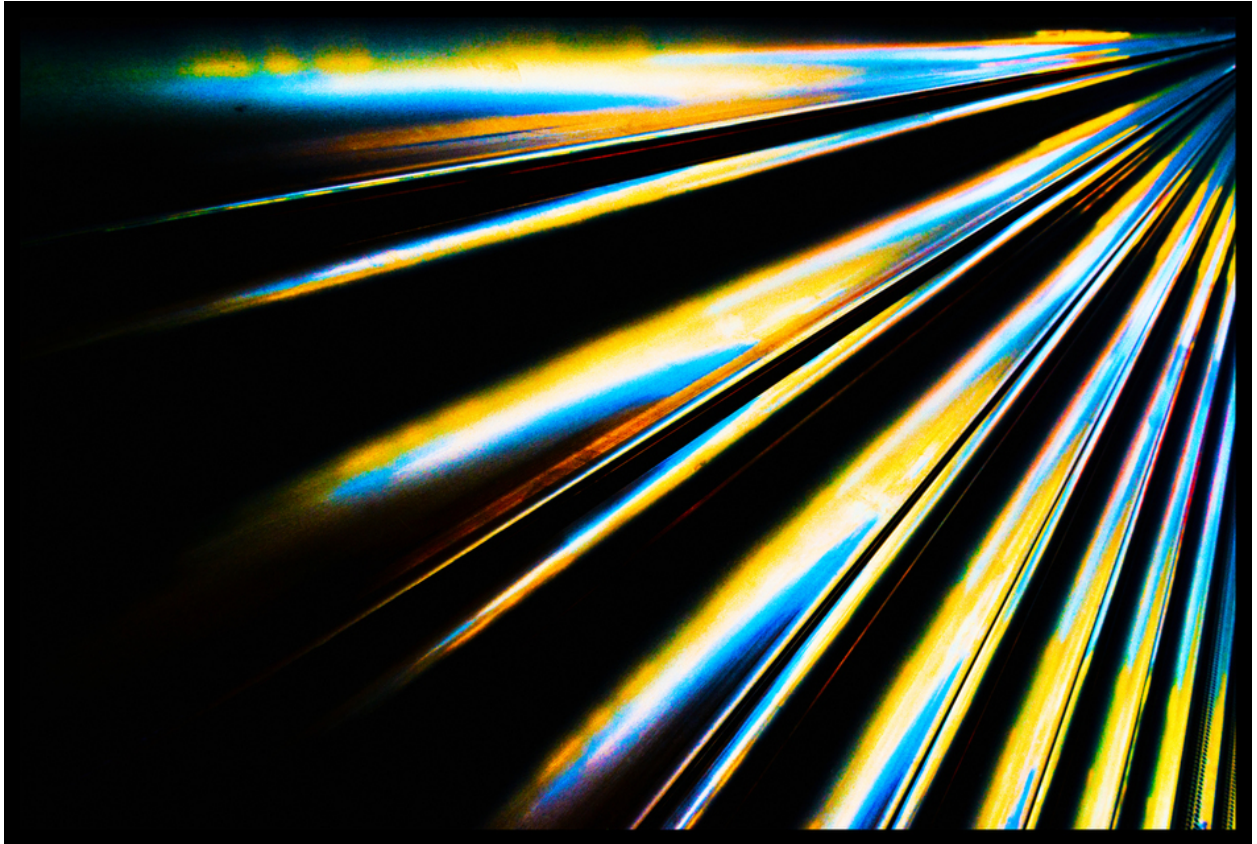

003425

Roller Blind I

Picture Description¹⁾

An abstract photograph featuring vibrant lines of yellow and blue radiating from the right side of the frame against a dark background.

Analysis¹⁾

This abstract artwork features a dynamic composition of vibrant, radiating lines against a stark black background. The lines, predominantly rendered in shades of yellow and blue, create a sense of movement and energy, drawing the viewer's eye towards a focal point that appears to burst from the right side of the frame. The interplay of light and shadow adds depth and dimension, evoking a feeling of speed and perhaps a glimpse into a technological or futuristic realm. The grainy texture further enhances the visual complexity, adding a layer of intrigue to the overall aesthetic.

Picture Data

	Type / Size	By	Web Link
Exposure	Digital	Frank Titze	
Developing	—	—	
Enlarging	—	—	
Scanning	—	—	
Processing	Digital	Frank Titze	
	Exposure	Processing	Published
Dates	04/2015	04/2015	07/2015
	Width	Height	Bits/Color
Original Size	7560 px	5112 px	16
Ratio ca.	1.48	1	—
Exposure	24x36 mm		
Location	—		
Title (German)	Rollo I		