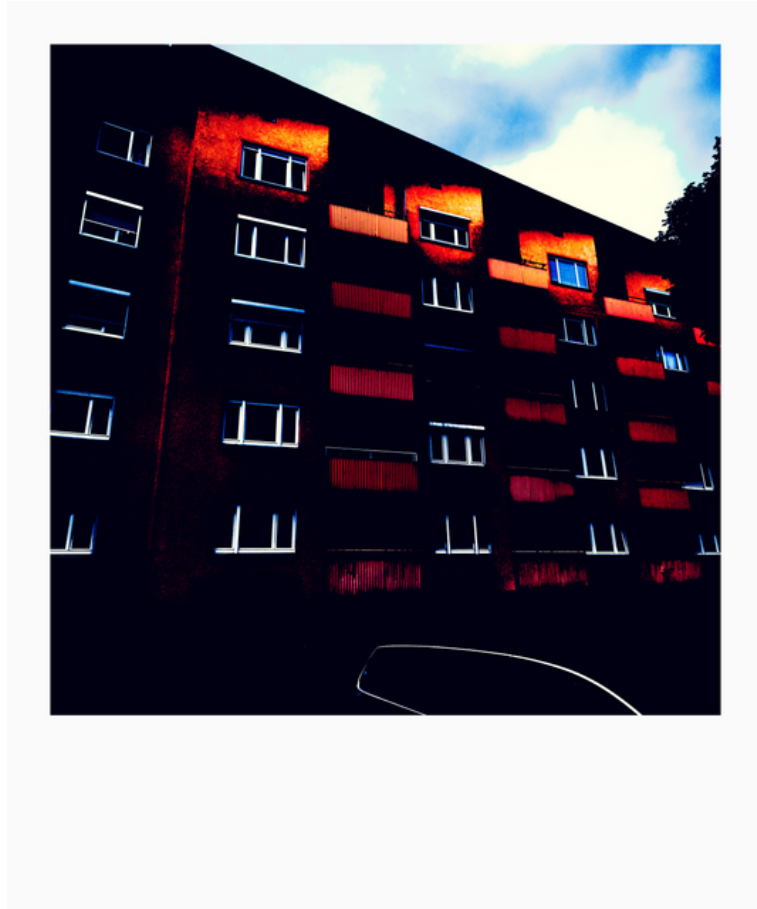

002824

Streetview

Picture Description¹⁾

A high-contrast photograph captures a dark apartment building with brightly lit windows against a backdrop of sky and tree foliage.

Analysis¹⁾

This photograph presents an architectural study of an apartment building, dramatically enhanced through a manipulated color palette. The building's facade, rendered in deep, almost black hues, is punctuated by windows and balconies that exhibit contrasting shades of red and orange. This sharp contrast creates a sense of intensity, drawing the viewer's eye to the repetitive patterns and geometric structure of the building. A fragment of a vehicle's roof is visible in the foreground, offering a contemporary element to the scene. The sky, a blend of soft blue and clouds, hints at the time of day and provides a visual counterpoint to the building's stark, almost imposing presence.

Picture Data

	Type / Size	By	Web Link
Exposure	Digital	Frank Titze	
Developing	—	—	
Enlarging	—	—	
Scanning	—	—	
Processing	Digital	Frank Titze	
	Exposure	Processing	Published
Dates	08/2014	08/2014	12/2014
	Width	Height	Bits/Color
Original Size	5546 px	6655 px	16
Ratio ca.	1	1.20	—
Exposure	24x36 mm		
Location	—		
Title (German)	Straßenansicht		