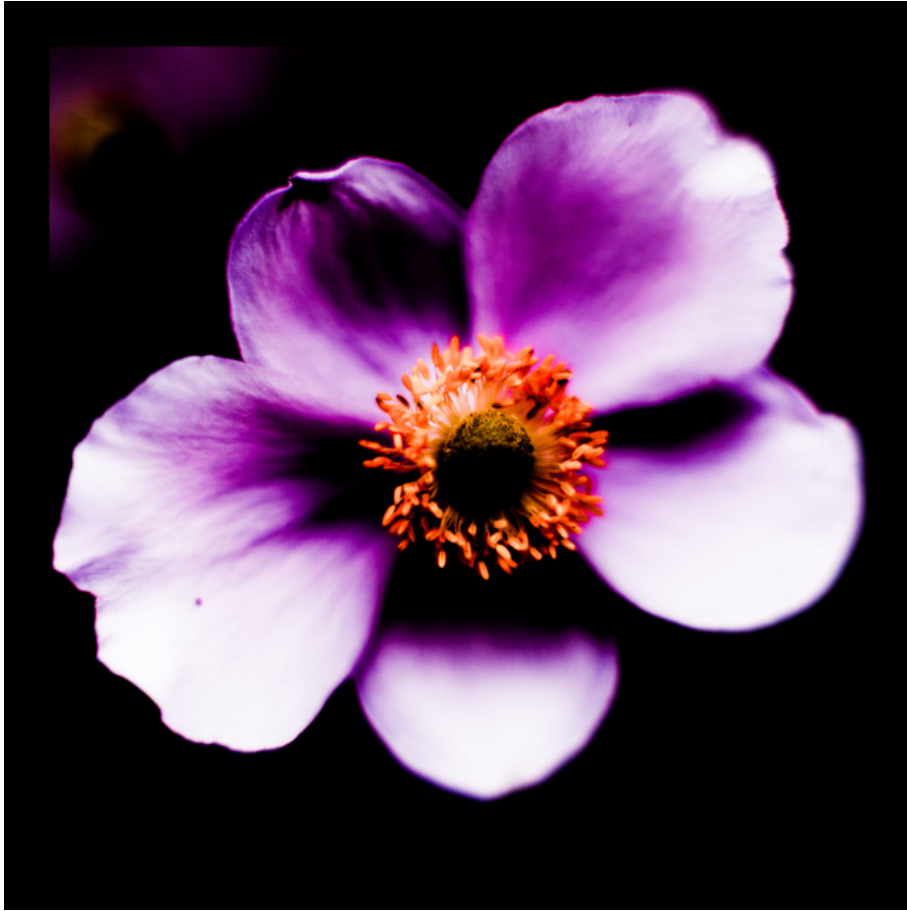

002822

Nightlight Beauty

Picture Description¹⁾

A vibrant close-up of a purple and white flower with an orange center, set against a stark black background.

Analysis¹⁾

This striking photograph captures the ethereal beauty of a Japanese anemone against a stark black background. The flower's delicate petals, a gradient of lavender and white, unfurl to reveal a vibrant orange and dark center. The sharp contrast between the luminous flower and the intense darkness creates a dramatic focal point, emphasizing the flower's fragile elegance and captivating the viewer with its bold simplicity.

Picture Data

	Type / Size	By	Web Link
Exposure	Digital	Frank Titze	
Developing	—	—	
Enlarging	—	—	
Scanning	—	—	
Processing	Digital	Frank Titze	
	Exposure	Processing	Published
Dates	08/2014	08/2014	12/2014
	Width	Height	Bits/Color
Original Size	4912 px	4912 px	16
Ratio ca.	1	1	—
Exposure	24x36 mm		
Location	—		
Title (German)	Nachtlicht Schönheit		