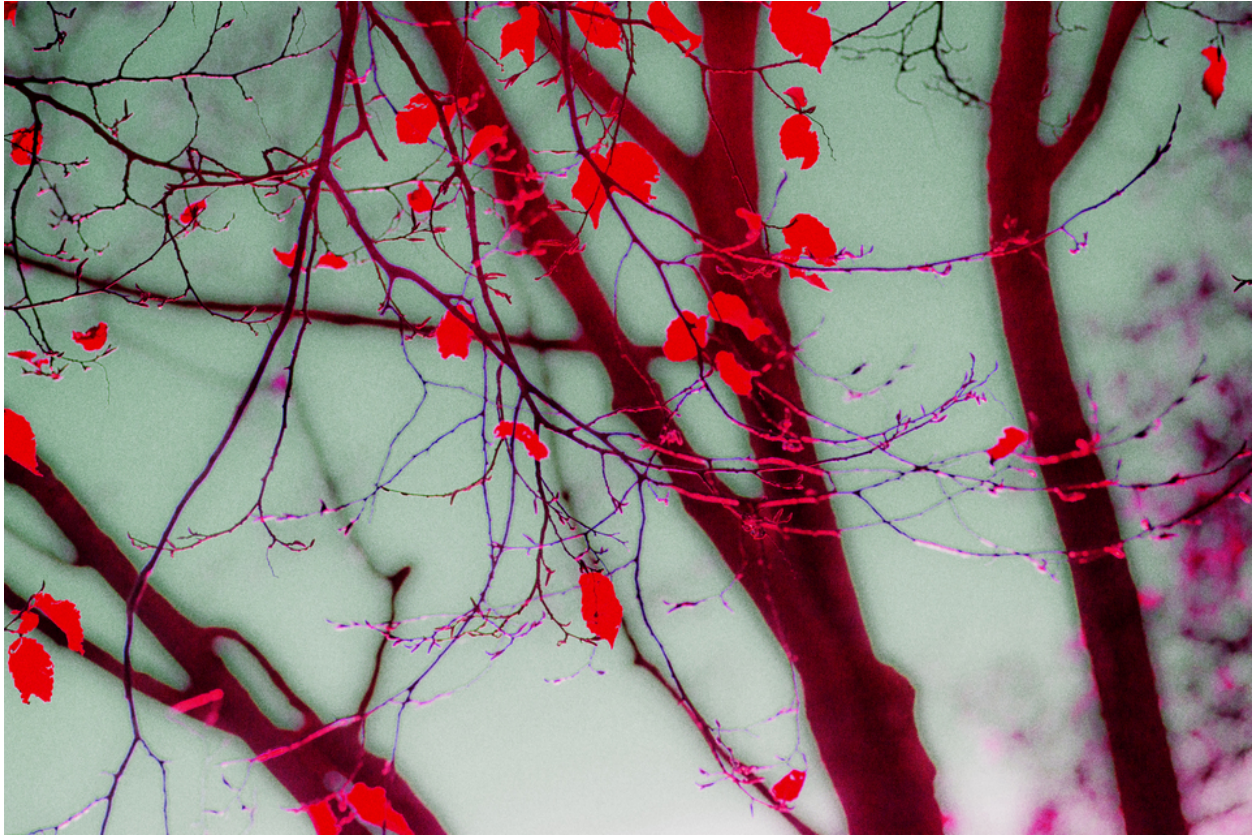

002749

Red Light

Picture Description¹⁾

An artistic rendering of bare tree branches with vibrant red leaves against a muted background.

Analysis¹⁾

This captivating photograph presents a surreal and striking view of trees in autumn or early spring. The dominant colors are a vibrant red, highlighting the leaves and tree trunks, contrasted against a cool, pale green backdrop. The stark color palette imbues the scene with a sense of otherworldliness, while the delicate branches create a complex, almost skeletal network against the muted sky. The composition evokes a mood of quiet intensity, inviting the viewer to contemplate the beauty and transience of nature through an unconventional, almost abstract lens.

Picture Data

	Type / Size	By	Web Link
Exposure	Digital	Frank Titze	
Developing	—	—	
Enlarging	—	—	
Scanning	—	—	
Processing	Digital	Frank Titze	
	Exposure	Processing	Published
Dates	11/2014	11/2014	12/2014
	Width	Height	Bits/Color
Original Size	7360 px	4912 px	16
Ratio ca.	1.50	1	—
Exposure	24x36 mm		
Location	—		
Title (German)	Rotes Licht		