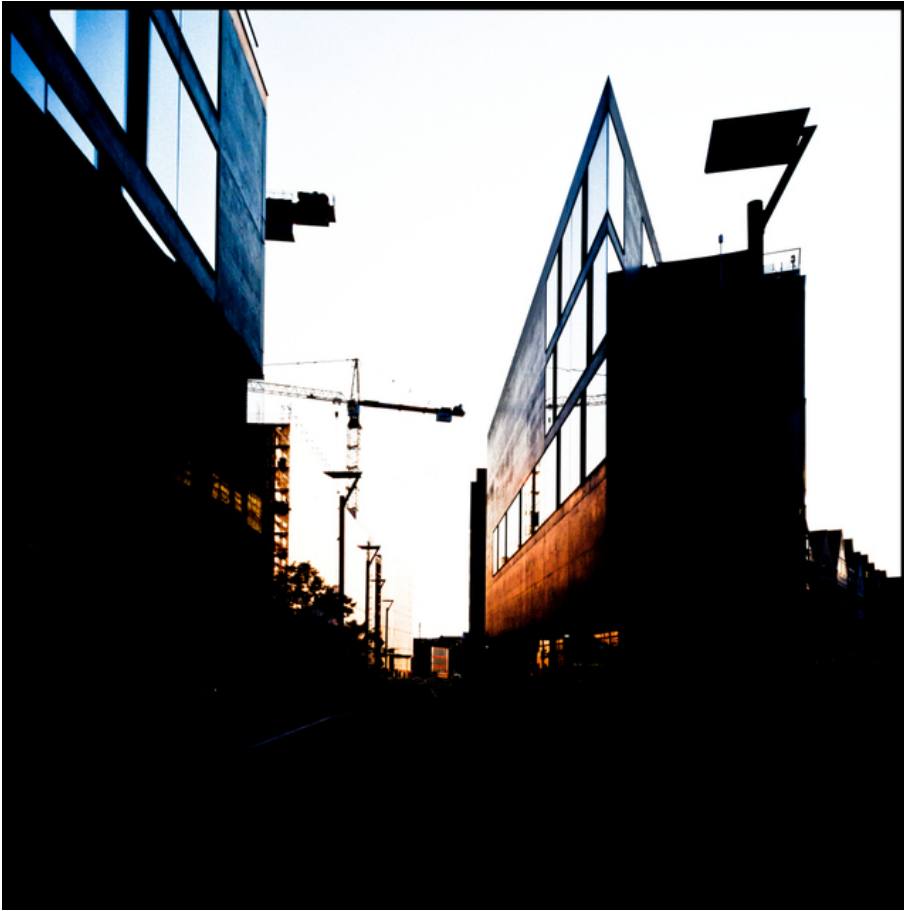

002587

Rainbow II

Picture Description¹⁾

A silhouetted cityscape featuring buildings, a crane, and streetlights against a bright sky.

Analysis¹⁾

This photograph captures a dramatic urban landscape defined by the stark silhouettes of modern buildings against a bright, almost bleached sky. The composition emphasizes the interplay of light and shadow, with structures appearing as monolithic forms punctuated by geometric windows. A construction crane looms in the background, suggesting ongoing development and transformation within the city. The overall effect is one of powerful contrast and geometric abstraction, evoking a sense of both monumentality and transience.

Picture Data

	Type / Size	By	Web Link
Exposure	Digital	Frank Titze	
Developing	—	—	
Enlarging	—	—	
Scanning	—	—	
Processing	Digital	Frank Titze	
	Exposure	Processing	Published
Dates	08/2014	08/2014	10/2014
	Width	Height	Bits/Color
Original Size	5012 px	5012 px	16
Ratio ca.	1	1	—
Exposure	24x36 mm		
Location	+48.39743, +9.9923		
Title (German)	Regenbogen II		