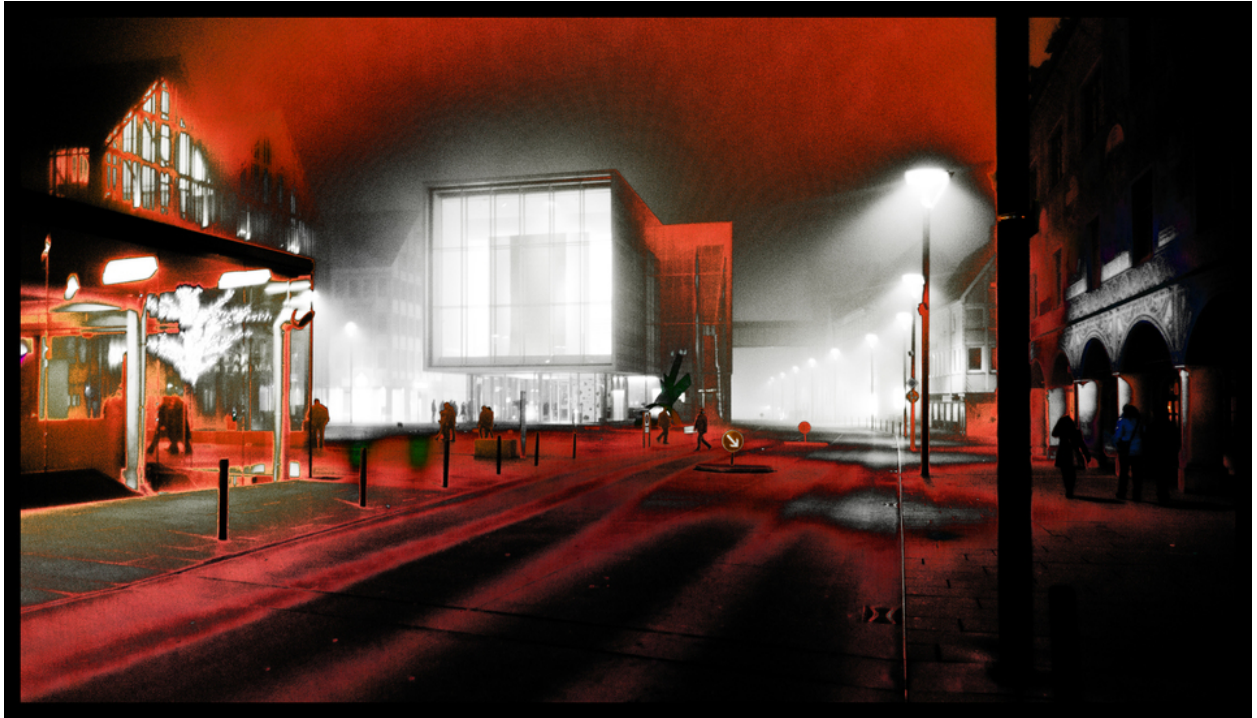

# 002155

Sylvester 2013 Color

## Picture Description<sup>1)</sup>

An eerie nighttime scene of a city street with modern and classical architecture, illuminated by streetlights and with people walking around.

## Analysis<sup>1)</sup>

This evocative photograph captures a haunting urban landscape at night, bathed in an unsettling palette of deep reds and stark blacks. The composition is dominated by a large, modern building with a glass facade, rendered almost ethereal in the soft, diffused light. Streetlights cast long, distorted shadows across the pavement, adding to the atmosphere of unease. Figures of people are dimly visible, moving through the scene like ghosts. The photograph evokes a sense of isolation and mystery, prompting the viewer to question the reality of what they see.

**Picture Data**

	Type / Size	By	Web Link
Exposure	Digital	Frank Titze	
Developing	—	—	
Enlarging	—	—	
Scanning	—	—	
Processing	Digital	Frank Titze	
	Exposure	Processing	Published
Dates	01/2014	01/2014	05/2014
	Width	Height	Bits/Color
Original Size	7560 px	4340 px	16
Ratio ca.	1.74	1	—
Exposure	24x36 mm		
Location	+48.39719, +9.993		
Title (German)	Silvester 2013 Farbe		