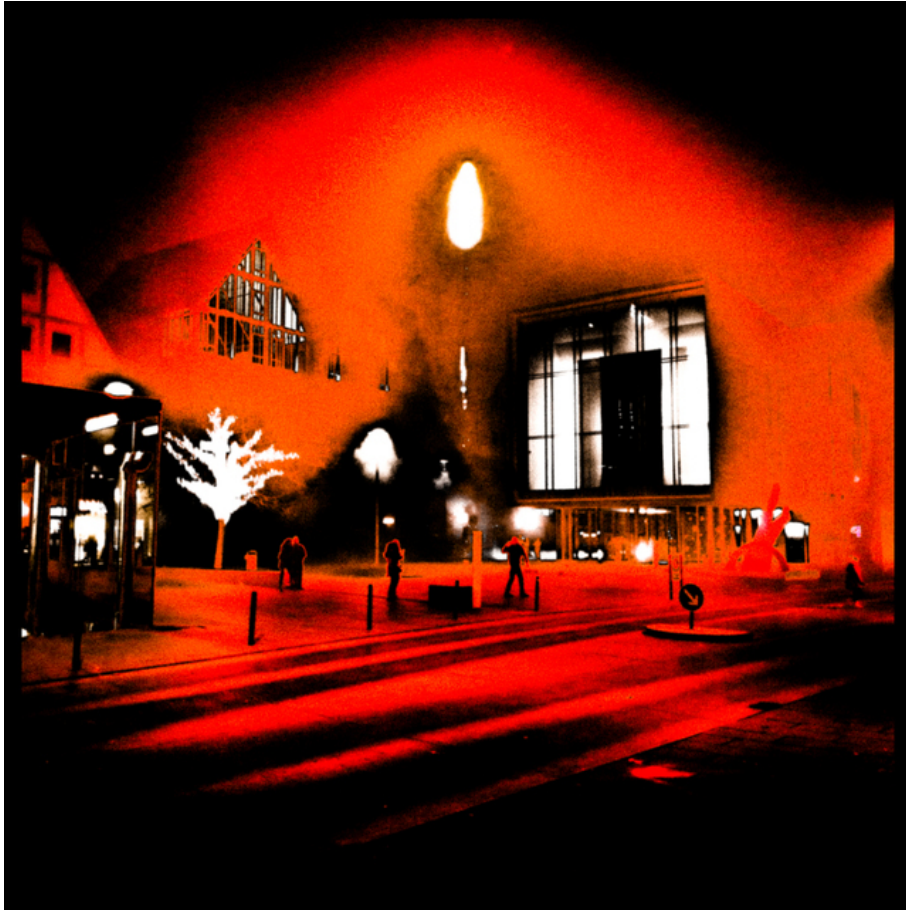

# 002152

Rocket Red Scene

## Picture Description<sup>1)</sup>

A nighttime urban scene with figures in a plaza, illuminated with an intense red hue.

## Analysis<sup>1)</sup>

This photograph, bathed in an otherworldly red glow, presents a striking, almost surreal urban landscape at night. The scene is dominated by imposing buildings with large, illuminated windows, their forms partially obscured by a hazy, ethereal quality. Silhouetted figures populate the plaza, their presence adding a sense of mystery and isolation. A stark white tree provides a visual counterpoint to the dominant red hue. The long, dramatic shadows cast across the ground contribute to the overall sense of unease and intrigue, inviting the viewer to contemplate the narrative unfolding within this unsettling, dreamlike space.

**Picture Data**

	Type / Size	By	Web Link
Exposure	Digital	Frank Titze	
Developing	—	—	
Enlarging	—	—	
Scanning	—	—	
Processing	Digital	Frank Titze	
	Exposure	Processing	Published
Dates	01/2014	02/2014	05/2014
	Width	Height	Bits/Color
Original Size	5112 px	5112 px	16
Ratio ca.	1	1	—
Exposure	24x36 mm		
Location	+48.39719, +9.99312		
Title (German)	Raketenrote Szene		