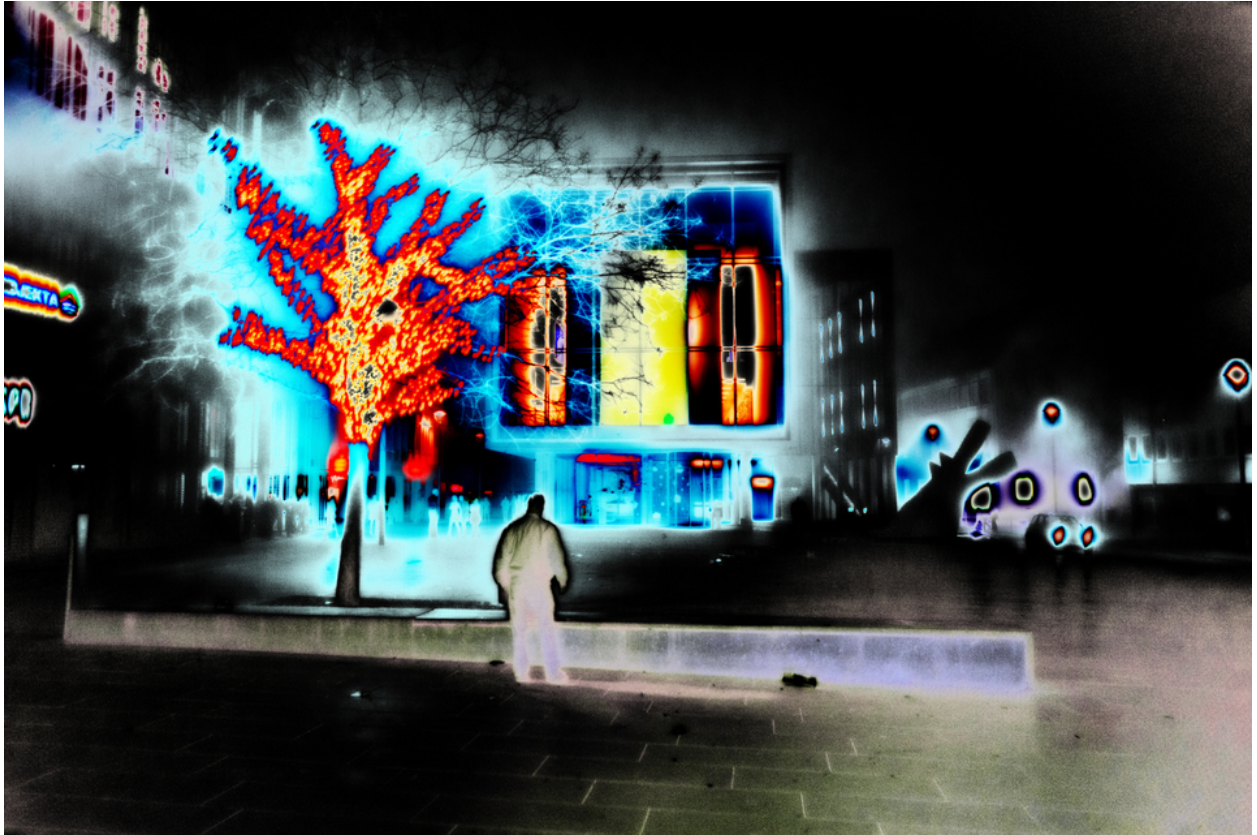

002146

Burning Tree with Man

Picture Description¹⁾

A surreal, night-time photograph featuring a brightly lit building, a tree, and a figure in a coat, with neon lighting and abstract, otherworldly effects.

Analysis¹⁾

This photograph presents a surreal urban landscape at night, rendered in a striking negative color palette. A solitary figure stands silhouetted against a backdrop dominated by a vibrant, electrified tree juxtaposed with the stark, geometric architecture of a modern building. The composition uses high contrast and unconventional colors to evoke a sense of alienation and the otherworldly nature of the city at night. The interplay between organic forms and rigid structures highlights the tension between nature and urbanity. This striking visual language transforms the ordinary into the extraordinary, inviting viewers to contemplate the hidden realities beneath the surface of the urban environment.

Picture Data

	Type / Size	By	Web Link
Exposure	Digital	Frank Titze	
Developing	—	—	
Enlarging	—	—	
Scanning	—	—	
Processing	Digital	Frank Titze	
	Exposure	Processing	Published
Dates	01/2014	01/2014	05/2014
	Width	Height	Bits/Color
Original Size	7360 px	4912 px	16
Ratio ca.	1.50	1	—
Exposure	24x36 mm		
Location	+48.39744, +9.99314		
Title (German)	Brennender Baum mit Mann		