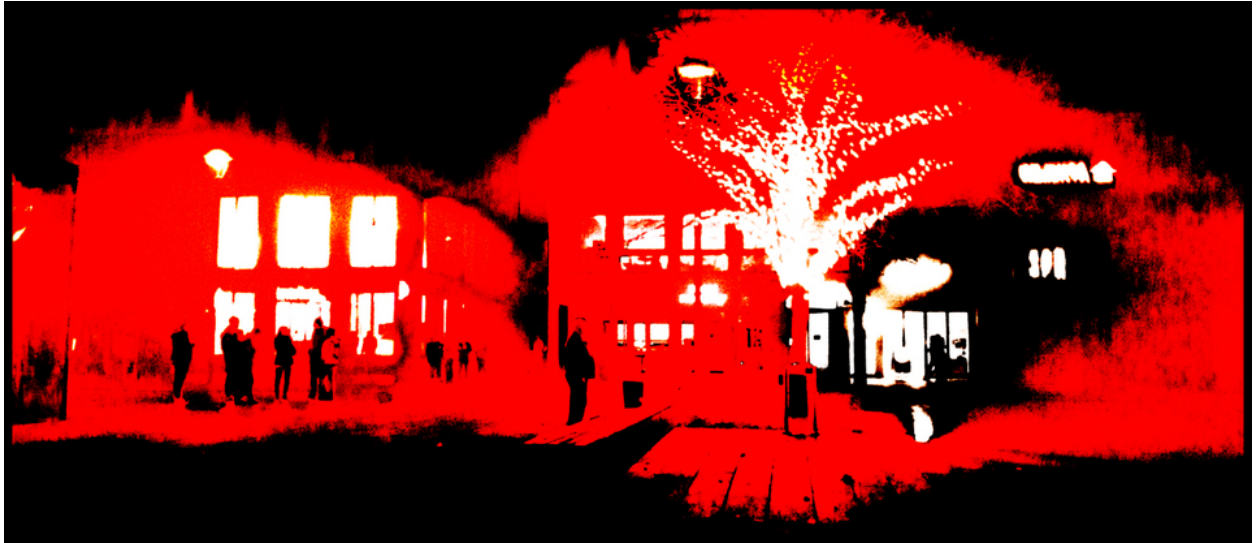

002144

Red Scene II

Picture Description¹⁾

A highly stylized and dramatically colored photograph of a building exterior with several people standing outside.

Analysis¹⁾

This strikingly vivid piece presents a nocturnal cityscape bathed in an almost surreal, fiery red hue. The buildings, rendered in sharp contrast against the black abyss, appear as glowing apparitions. Silhouettes of figures huddle in the stark light, their forms barely discernible, adding a sense of anonymity and mystery. A skeletal tree, illuminated from below, casts an ethereal glow, while a sign above one building suggests human presence within the vibrant yet unsettling scene. The photograph evokes a sense of tension, perhaps hinting at a hidden narrative within the seemingly ordinary urban setting.

Picture Data

	Type / Size	By	Web Link
Exposure	Digital	Frank Titze	
Developing	—	—	
Enlarging	—	—	
Scanning	—	—	
Processing	Digital	Frank Titze	
	Exposure	Processing	Published
Dates	01/2014	02/2014	05/2014
	Width	Height	Bits/Color
Original Size	7460 px	3232 px	16
Ratio ca.	2.31	1	—
Exposure	24x36 mm		
Location	+48.39732, +9.99343		
Title (German)	Rote Szene II		