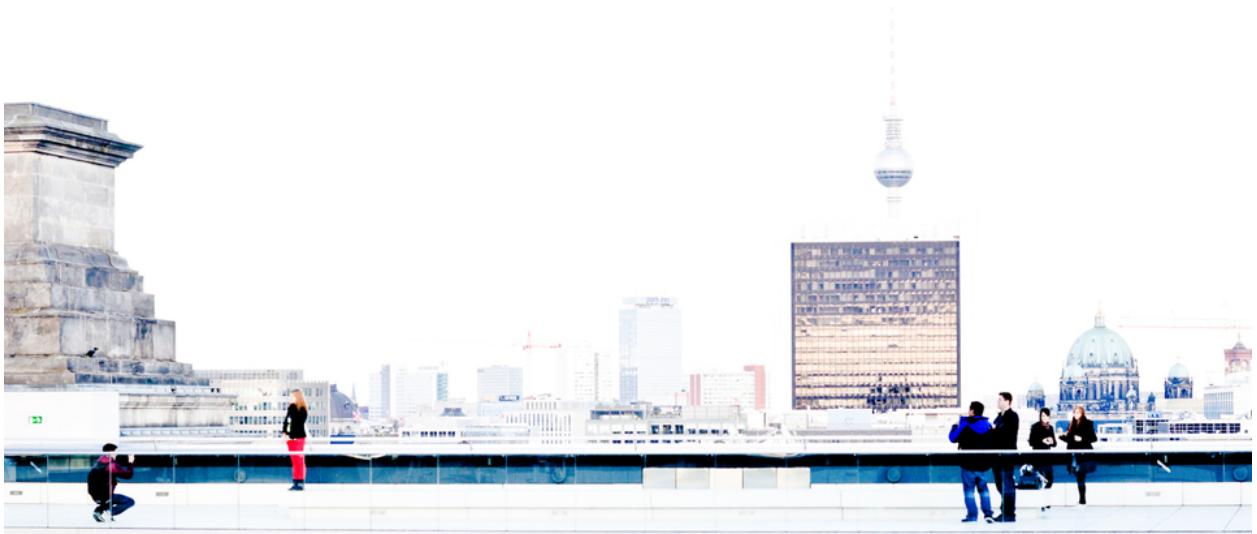

001841

Skyline East

Picture Description¹⁾

A scenic cityscape is viewed from a rooftop, with people enjoying the panorama and various buildings and a prominent tower in the background.

Analysis¹⁾

This panoramic photograph captures a cityscape dominated by modern architectural landmarks. In the foreground, a group of individuals populates a rooftop viewing platform, engaged in various activities — taking photographs, conversing, and observing the urban expanse. The scene offers a juxtaposition of human interaction with the expansive cityscape, inviting contemplation on perspective and the individual's place within a larger context.

Picture Data

	Type / Size	By	Web Link
Exposure	Digital	Frank Titze	
Developing	—	—	
Enlarging	—	—	
Scanning	—	—	
Processing	Digital	Frank Titze	
	Exposure	Processing	Published
Dates	09/2013	10/2013	01/2014
	Width	Height	Bits/Color
Original Size	7360 px	3132 px	16
Ratio ca.	2.35	1	—
Exposure	24x36 mm		
Location	—		
Title (German)	Skyline Ost		