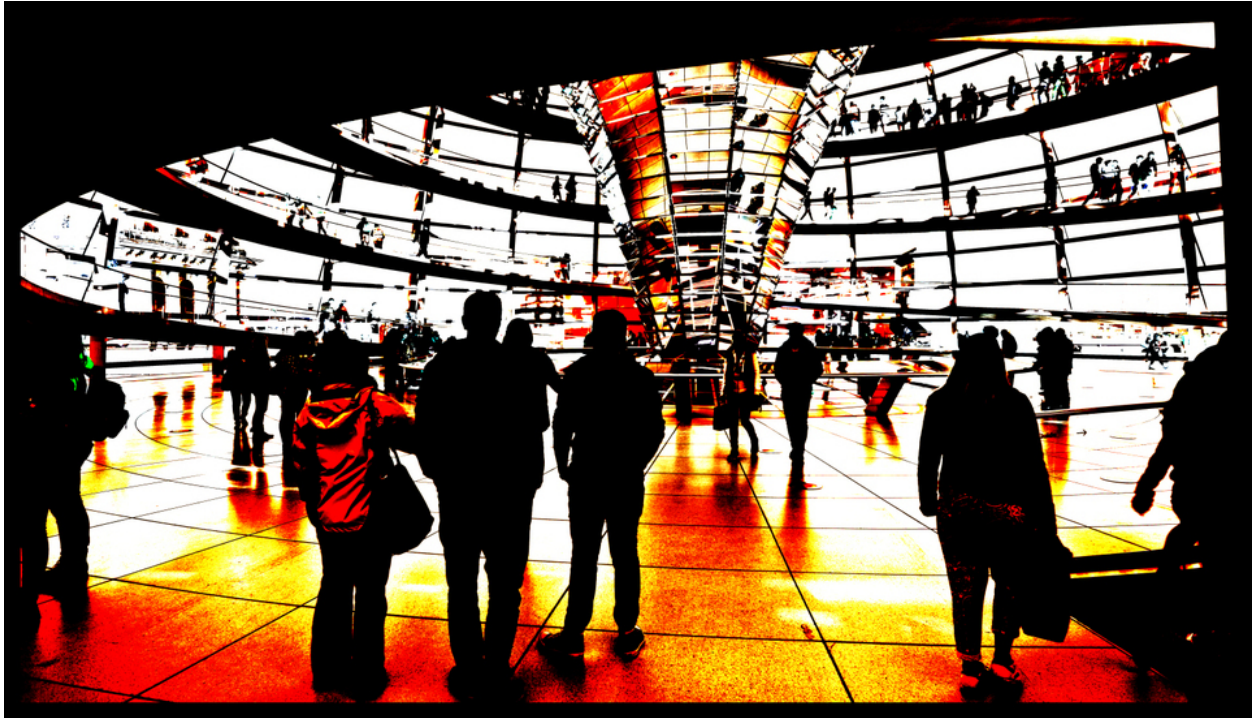

001822

New World XI

Picture Description¹⁾

A silhouetted group of people inside a building with an intricate dome structure.

Analysis¹⁾

This striking photograph captures the interior of a modern architectural marvel, likely a government building or museum, with a distinctive glass dome visible at the center. Silhouetted figures populate the foreground, emphasizing the scale and grandeur of the space. The stark contrast between the dark silhouettes and the bright, almost blinding light reflecting off the tiled floor creates a sense of depth and drama. The composition is further enhanced by the horizontal bands of observation decks encircling the dome, filled with tiny figures that add to the feeling of vastness and activity. The use of high contrast and vivid colors elevates the photograph beyond a simple snapshot, transforming it into a compelling commentary on the relationship between individuals and the monumental architecture they inhabit.

Picture Data

	Type / Size	By	Web Link
Exposure	Digital	Frank Titze	
Developing	—	—	
Enlarging	—	—	
Scanning	—	—	
Processing	Digital	Frank Titze	
	Exposure	Processing	Published
Dates	09/2013	10/2013	01/2014
	Width	Height	Bits/Color
Original Size	7560 px	4340 px	16
Ratio ca.	1.74	1	—
Exposure	24x36 mm		
Location	—		
Title (German)	Neue Welt XI		