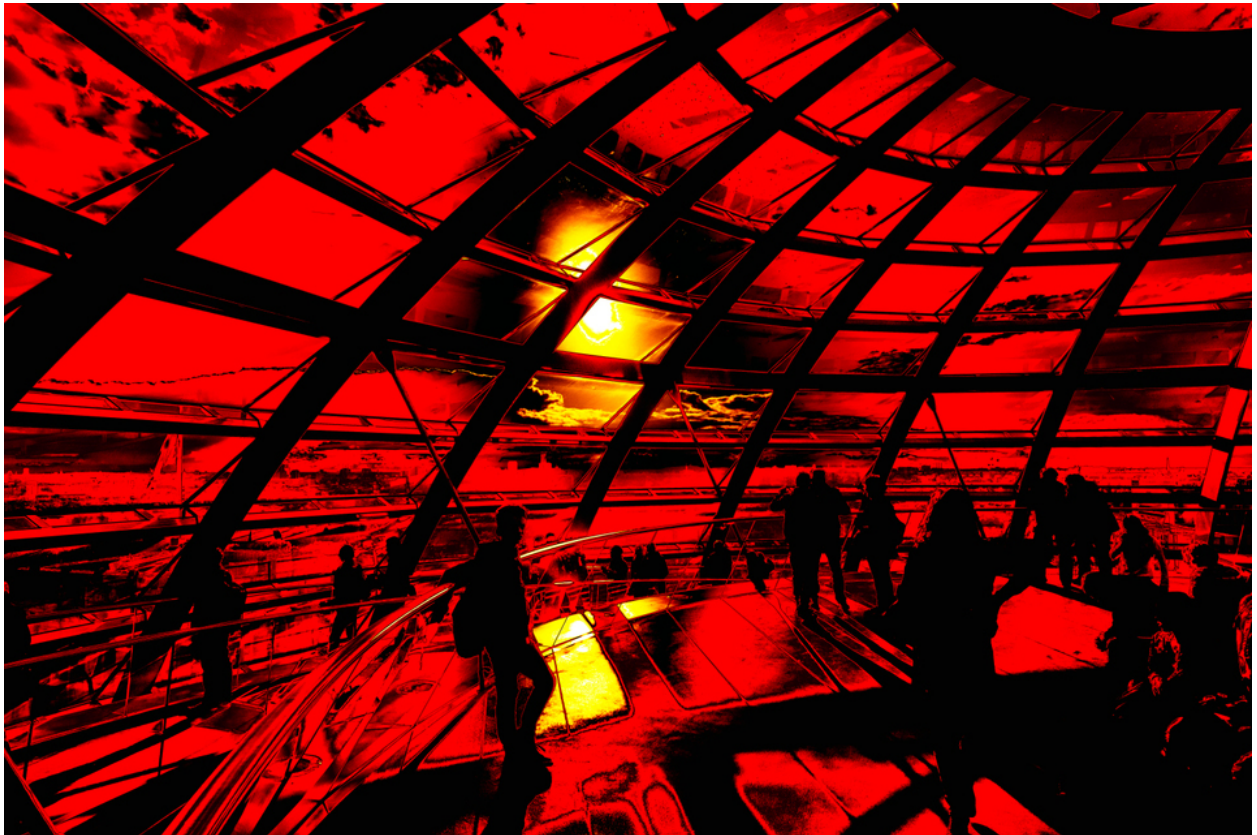

001819

New World VIII

Picture Description¹⁾

Abstract red and black silhouette photograph of people inside the dome of the Reichstag building in Berlin.

Analysis¹⁾

This striking photograph captures the interior of a modern architectural dome. A latticework of black beams intersects against panes of glass, which glow with an intense, saturated red light. The sun pierces through the glass, creating a bright focal point. Silhouetted figures of visitors populate the scene, adding a human element to the geometric structure. The high contrast and dramatic lighting create a sense of intensity and otherworldly atmosphere, drawing the viewer into the space.

Picture Data

	Type / Size	By	Web Link
Exposure	Digital	Frank Titze	
Developing	—	—	
Enlarging	—	—	
Scanning	—	—	
Processing	Digital	Frank Titze	
	Exposure	Processing	Published
Dates	09/2013	10/2013	01/2014
	Width	Height	Bits/Color
Original Size	7360 px	4912 px	16
Ratio ca.	1.50	1	—
Exposure	24x36 mm		
Location	—		
Title (German)	Neue Welt VIII		