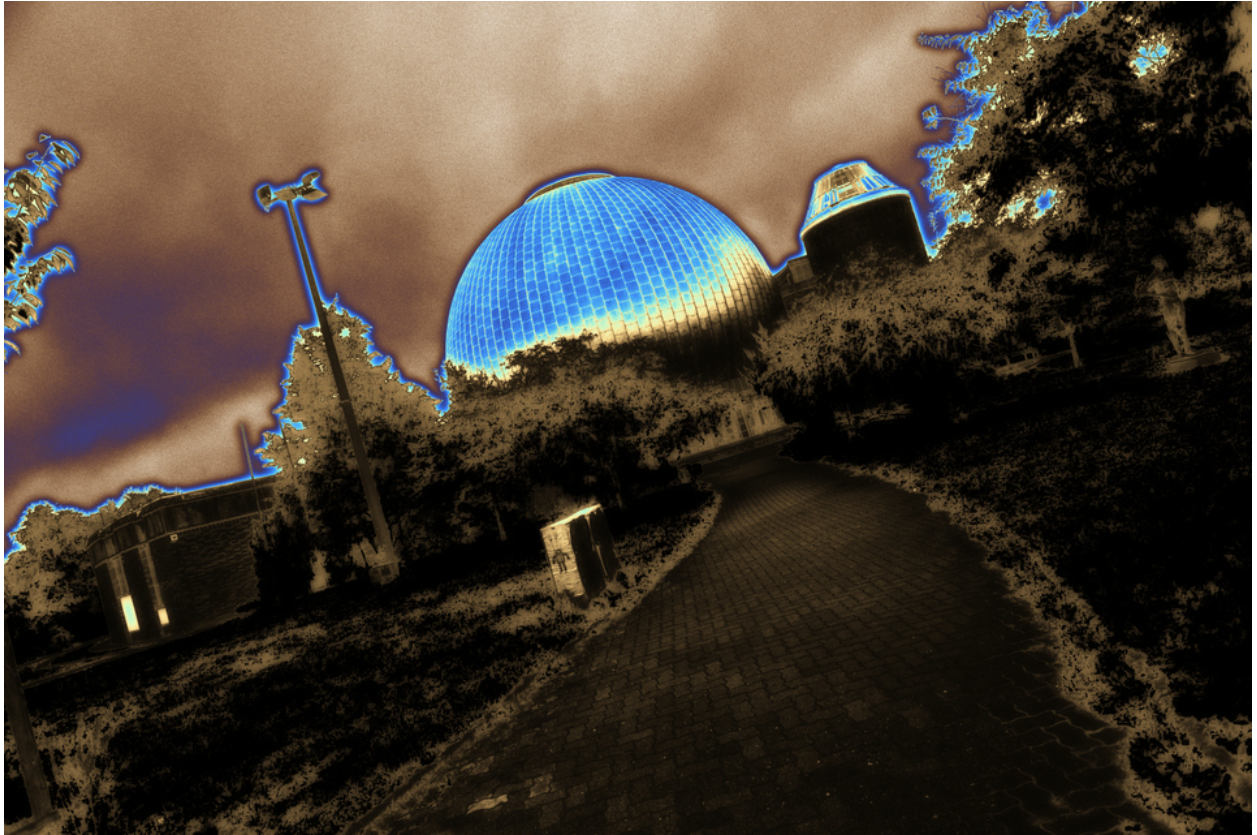

001774

Star Window

Picture Description¹⁾

Surreal photograph of a domed building and surrounding park with altered colors.

Analysis¹⁾

This captivating photograph presents a surreal architectural landscape, dominated by a striking blue, dome-shaped building reminiscent of a planetarium. The composition is rendered in high contrast, with a palette of sepia tones punctuated by the vibrant blue of the dome. A winding brick pathway leads the eye into the scene, flanked by dark foliage and other architectural elements, including a tower-like structure adjacent to the dome and a modernist building to the left. A tall lamppost adds to the dreamlike quality of the photograph, contributing to a sense of otherworldly mystery and wonder. The effect is both alluring and unsettling, inviting the viewer to contemplate the nature of reality and illusion.

Picture Data

	Type / Size	By	Web Link
Exposure	Digital	Frank Titze	
Developing	—	—	
Enlarging	—	—	
Scanning	—	—	
Processing	Digital	Frank Titze	
	Exposure	Processing	Published
Dates	09/2013	10/2013	01/2014
	Width	Height	Bits/Color
Original Size	7360 px	4912 px	16
Ratio ca.	1.50	1	—
Exposure	24x36 mm		
Location	—		
Title (German)	Sternfenster		