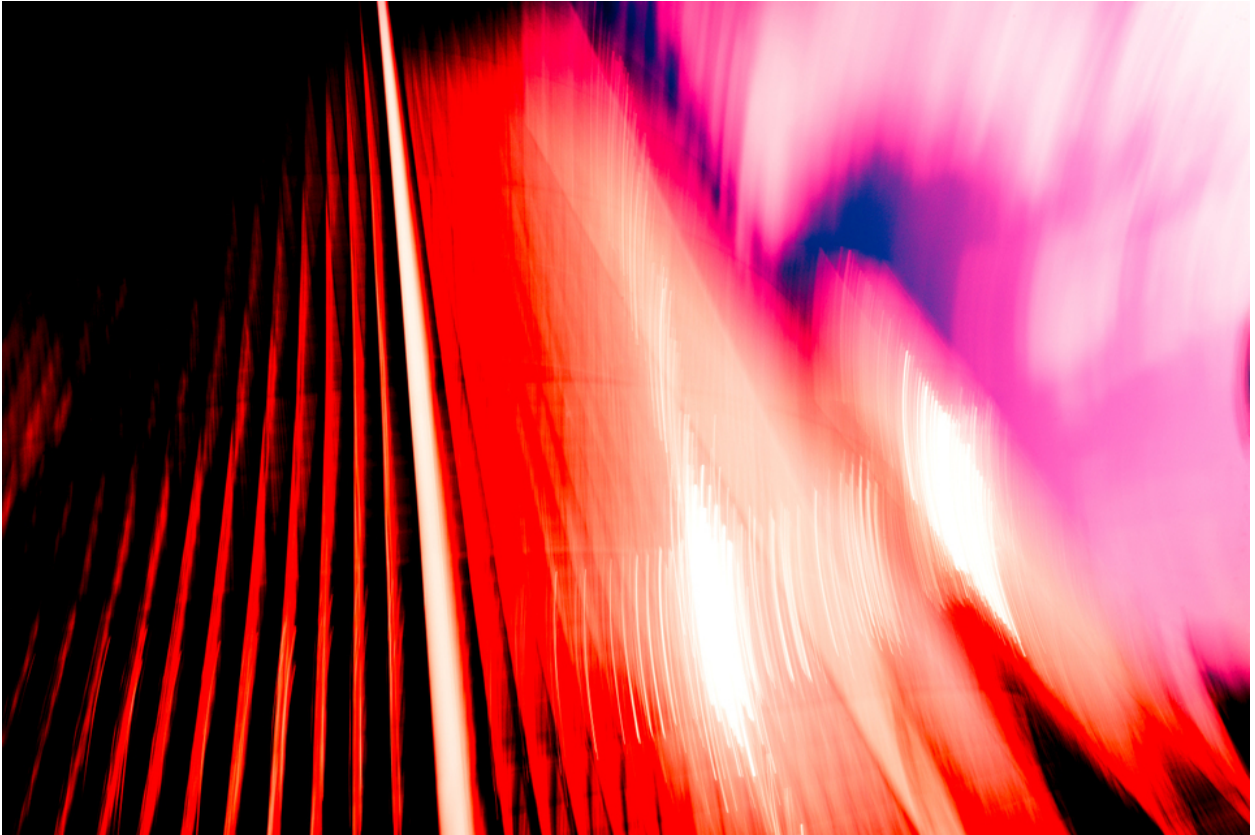

001545

Structures

Picture Description¹⁾

Abstract photograph of red and white lines with blurred pink and blue accents.

Analysis¹⁾

This abstract photograph presents a dynamic interplay of light and shadow, color and form. Bold red stripes ascend from a dark void, contrasting with an ethereal wash of pink and white light. The deliberate motion blur creates a sense of speed and energy, inviting the viewer to contemplate the ephemeral nature of perception and the beauty found in blurred boundaries.

Picture Data

	Type / Size	By	Web Link
Exposure	Digital	Frank Titze	
Developing	—	—	
Enlarging	—	—	
Scanning	—	—	
Processing	Digital	Frank Titze	
	Exposure	Processing	Published
Dates	08/2013	09/2013	10/2013
	Width	Height	Bits/Color
Original Size	7360 px	4912 px	16
Ratio ca.	1.50	1	—
Exposure	24x36 mm		
Location	—		
Title (German)	Strukturen		