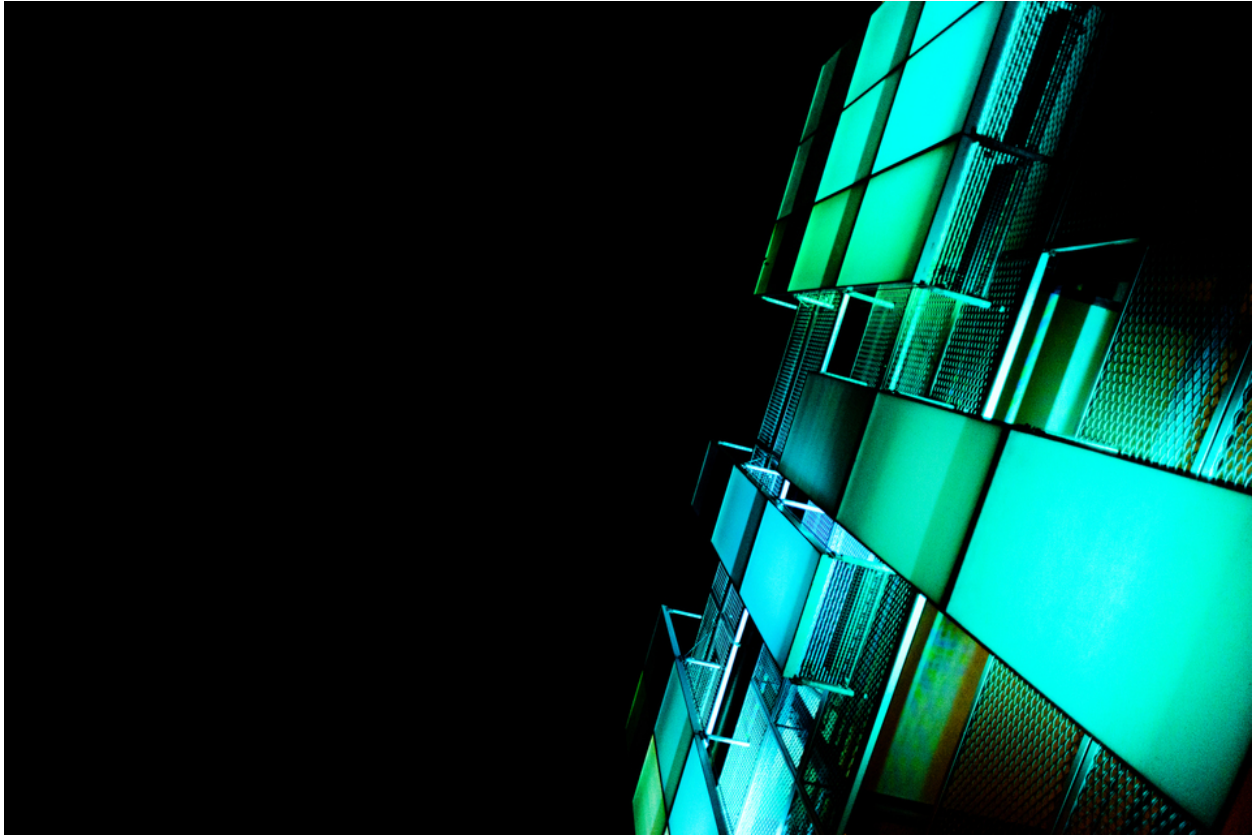

001452

Night Facade

Picture Description¹⁾

A low-angle shot of a modern building facade with illuminated teal and green square panels against a black background.

Analysis¹⁾

This striking photograph captures a modern architectural detail, perhaps a fragment of a building facade, set against a stark black background. The structure is composed of numerous square panels, each illuminated in varying shades of blue and green. The interplay of light and shadow creates a sense of depth and dimension, while the geometric composition lends a futuristic and abstract quality to the piece. The photograph evokes a sense of technological advancement and architectural innovation, inviting the viewer to contemplate the possibilities of contemporary design.

Picture Data

	Type / Size	By	Web Link
Exposure	Digital	Frank Titze	
Developing	—	—	
Enlarging	—	—	
Scanning	—	—	
Processing	Digital	Frank Titze	
	Exposure	Processing	Published
Dates	07/2013	07/2013	09/2013
	Width	Height	Bits/Color
Original Size	7360 px	4912 px	16
Ratio ca.	1.50	1	—
Exposure	24x36 mm		
Location	+48.39762, +10.00466		
Title (German)	Nachtfassade		