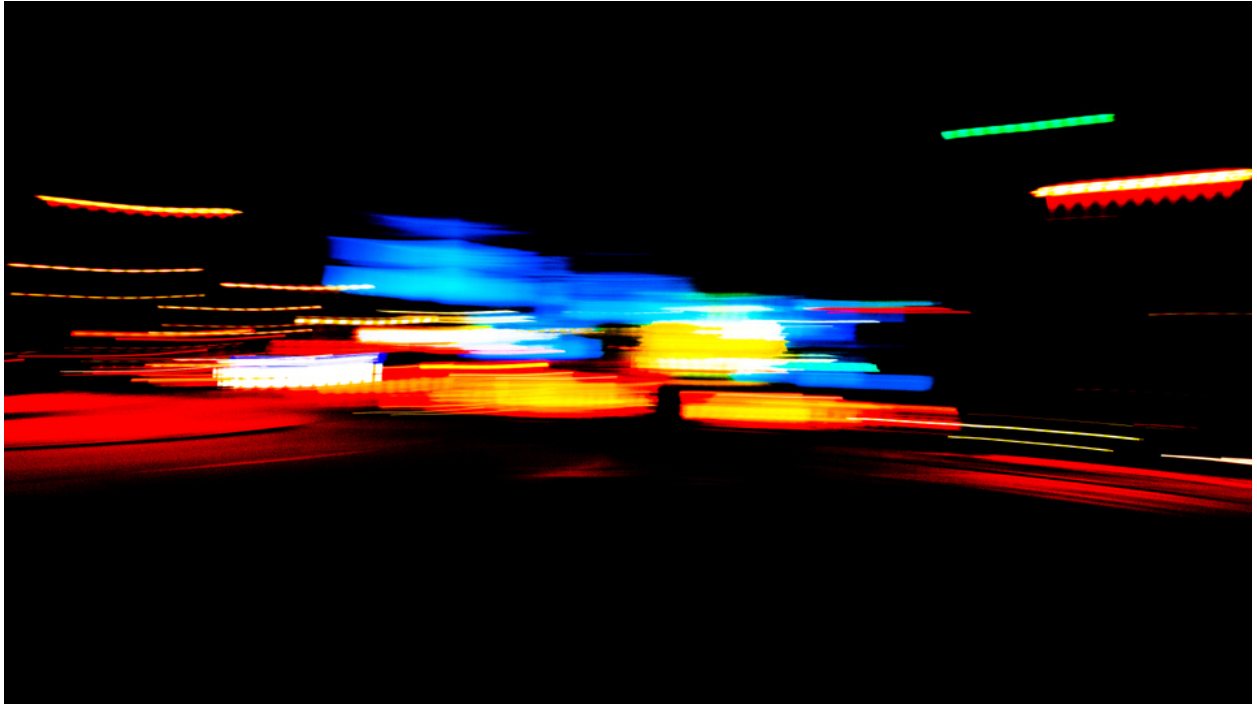

001450

Color on Black

Picture Description¹⁾

Abstract blurred motion of colorful lights at night creating a sense of speed and energy.

Analysis¹⁾

A vibrant exploration of light and motion, this photograph captures the essence of fleeting moments in an urban landscape. Streaks of red, blue, and yellow paint a dynamic scene against the stark black background, creating a sense of speed and energy. The blurred lines and vibrant colors invite the viewer to immerse themselves in the abstract beauty of the city at night.

Picture Data

	Type / Size	By	Web Link
Exposure	Digital	Frank Titze	
Developing	—	—	
Enlarging	—	—	
Scanning	—	—	
Processing	Digital	Frank Titze	
	Exposure	Processing	Published
Dates	07/2013	07/2013	09/2013
	Width	Height	Bits/Color
Original Size	7360 px	4140 px	16
Ratio ca.	1.78	1	—
Exposure	24x36 mm		
Location	—		
Title (German)	Farbe auf Schwarz		