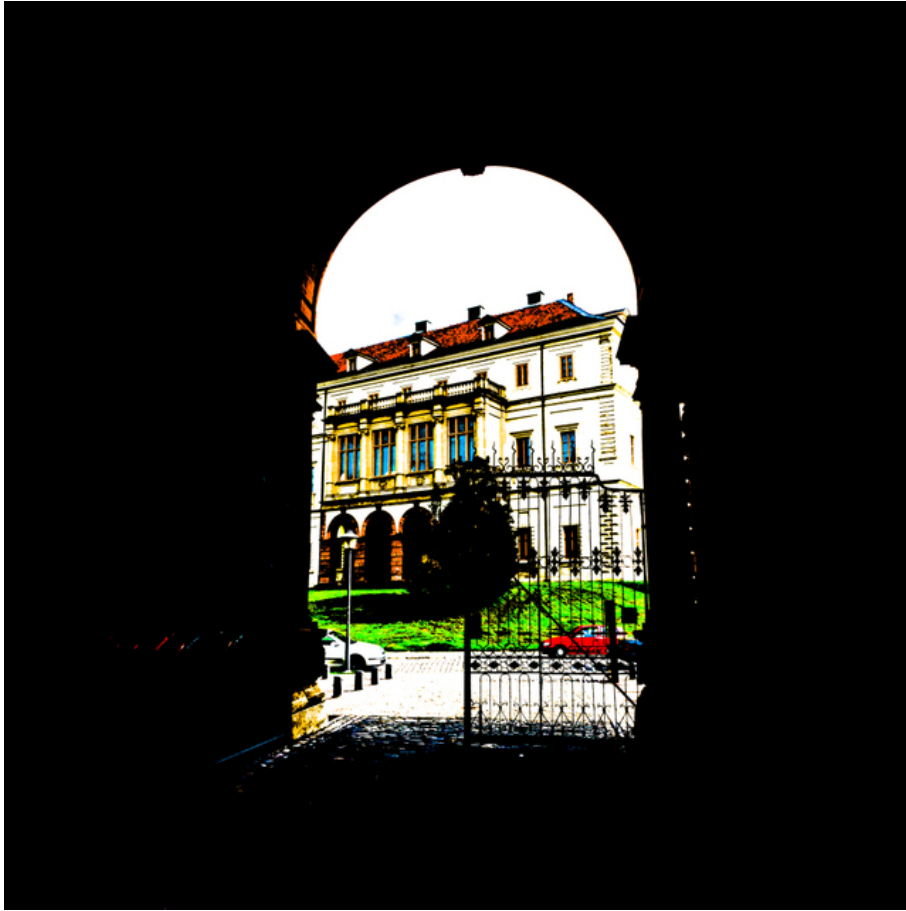

001249

Gate

Picture Description¹⁾

A building is viewed through an arched opening, with a gate and cars visible.

Analysis¹⁾

Framed by the stark darkness of an arched entrance, a stately building bathed in subdued light takes center stage. The architecture is classical, with rows of arched windows and a tiled roof lending an air of grandeur. An ornate wrought-iron gate partially obscures the view, adding a layer of visual complexity. A glimpse of manicured lawn and a couple of parked cars hints at the present-day use of the space. The high-contrast composition draws the eye immediately to the building, creating a sense of anticipation and invitation.

Picture Data

	Type / Size	By	Web Link
Exposure	Digital	Frank Titze	
Developing	—	—	
Enlarging	—	—	
Scanning	—	—	
Processing	Digital	Frank Titze	
	Exposure	Processing	Published
Dates	05/2013	05/2013	07/2013
	Width	Height	Bits/Color
Original Size	4912 px	4912 px	16
Ratio ca.	1	1	—
Exposure	24x36 mm		
Location	—		
Title (German)	Tor		