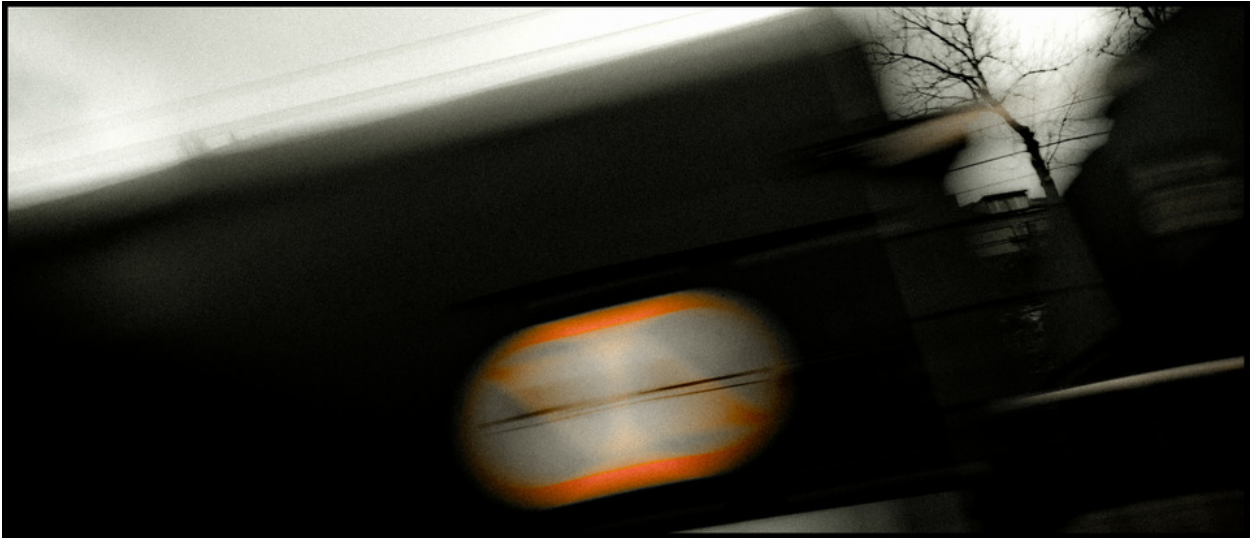

000779

Tree Between

Picture Description¹⁾

A blurry, abstract photograph featuring a moving train with a distinctive orange and white oval marking, capturing a sense of speed and urban motion.

Analysis¹⁾

This abstract photograph captures the fleeting essence of movement through a blur of shapes and light. A dominant dark form stretches across the frame, intersected by a vibrant, blurred oval marked with a striking orange border. In the background, indistinct shapes suggest buildings and a bare tree against a pale sky. The photograph evokes a sense of speed and the transient nature of perception, inviting the viewer to contemplate the relationship between time, space, and vision.

Picture Data

	Type / Size	By	Web Link
Exposure	Digital	Frank Titze	
Developing	—	—	
Enlarging	—	—	
Scanning	—	—	
Processing	Digital	Frank Titze	
	Exposure	Processing	Published
Dates	11/2012	11/2012	01/2013
	Width	Height	Bits/Color
Original Size	7430 px	3202 px	16
Ratio ca.	2.32	1	—
Exposure	24x36 mm		
Location	—		
Title (German)	Baum zwischen		